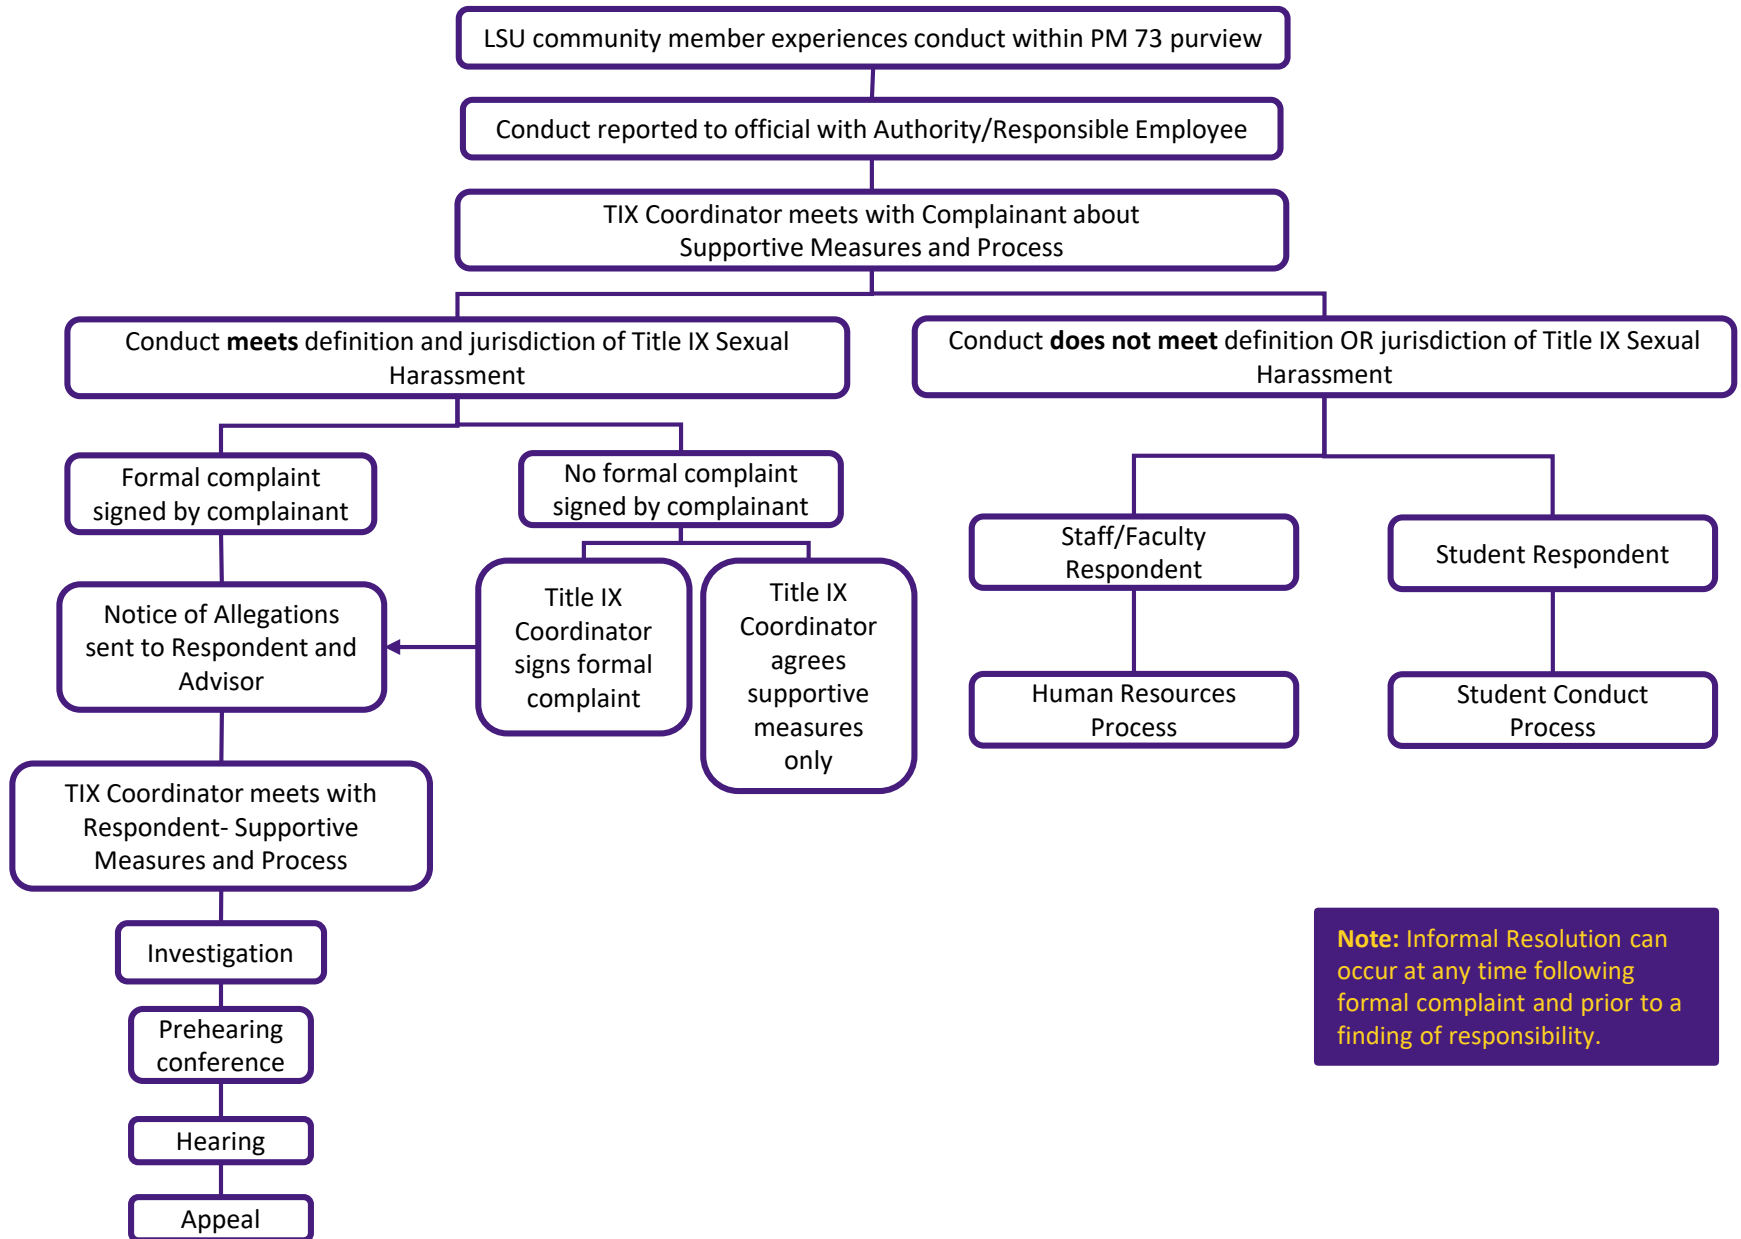

PM 73 Process Flow Chart

Note: Informal Resolution can occur at any time following formal complaint and prior to a finding of responsibility.