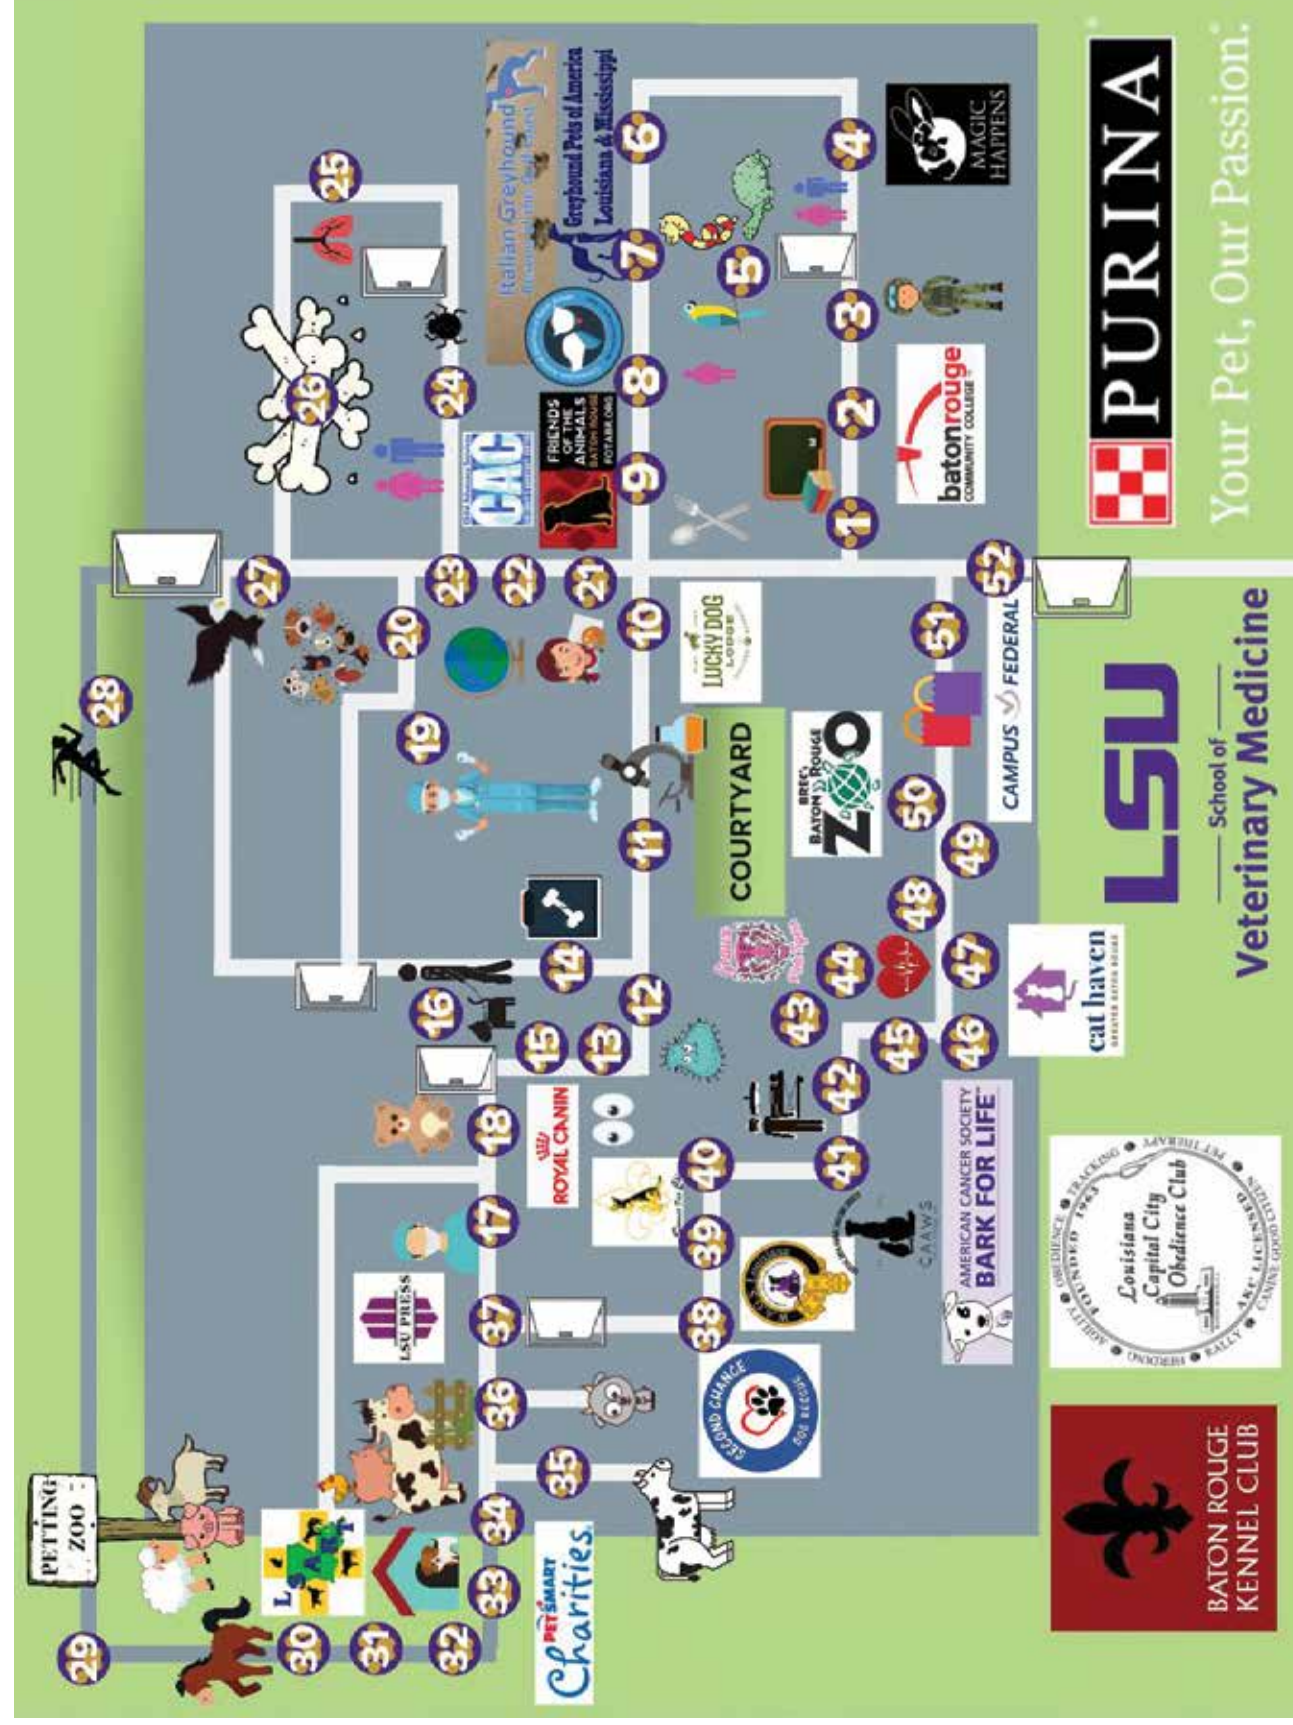

LSU

School of Veterinary Medicine

OPEN HOUSE

JANUARY 26, 2019

ONE Health

While we want our visitors to see every booth, you are not required to see everything in numerical order, you are welcome to visit booths in any order you choose.

- | | | |
|---|--|---|
| 1. LSU Pre-veterinary Club | 19. Scrub like a Surgeon | 36. Theriogenology (Reproduction) |
| 2. BRCC Vet Tech Program | 20. TigerHATS | 37. LSU Press |
| 3. 195th Medical Detachment Veterinary Services | 21. Childrens Mural | 38. Second Chance Dog Rescue |
| 4. Magic Happens Rabbit Rescue | 22. Child Advocacy Services | 39. Working Animal Guide Society (WAGS) |
| 5. Wildlife, Avian, Zoo Animals, Exotics | 23. International Veterinary Student Association | 40. Sauviver Des Chiens |
| 6. Greyhound Pets and America Louisiana & Mississippi | 24. Parasitology | 41. Capital Area Animal Welfare Society |
| 7. Gulf Coast Italian Greyhound Rescue | 25. Respiratory Physiology | 42. Anesthesia |
| 8. Companion Animal Alliance | 26. Anatomy | 43. Geaux Pink Tigers |
| 9. Friends of the Animals BR | 27. Raptor Rehabilitation | 44. Pets and Vets Summer Camp |
| 10. Lucky Dog | 28. GRRR/Wellness | 45. Animal Endoscopy |
| 11. Research | 29. Petting Zoo | 46. Bark for Life |
| 12. Clinical Pathology | 30. Equine Parade of Breeds | 47. Cat Haven |
| 13. Ophthalmology | 31. LSART | 48. Cardiology |
| 14. Diagnostic Imaging | 32. LSU SVM Shelter Medicine Mobile Unit | 49. Integrative Medicine |
| 15. Royal Canin | 33. PetsSmart Charities | 50. BREC's Baton Rouge Zoo |
| 16. Underwater Treadmill/ Physical Rehabilitation | 34. Food Animal Medicine | 51. AniMall |
| 17. Teddy Bear Repair | 35. Fistulated Steer | 52. Campus Federal |
| 18. Joint Arthroscopy | | |