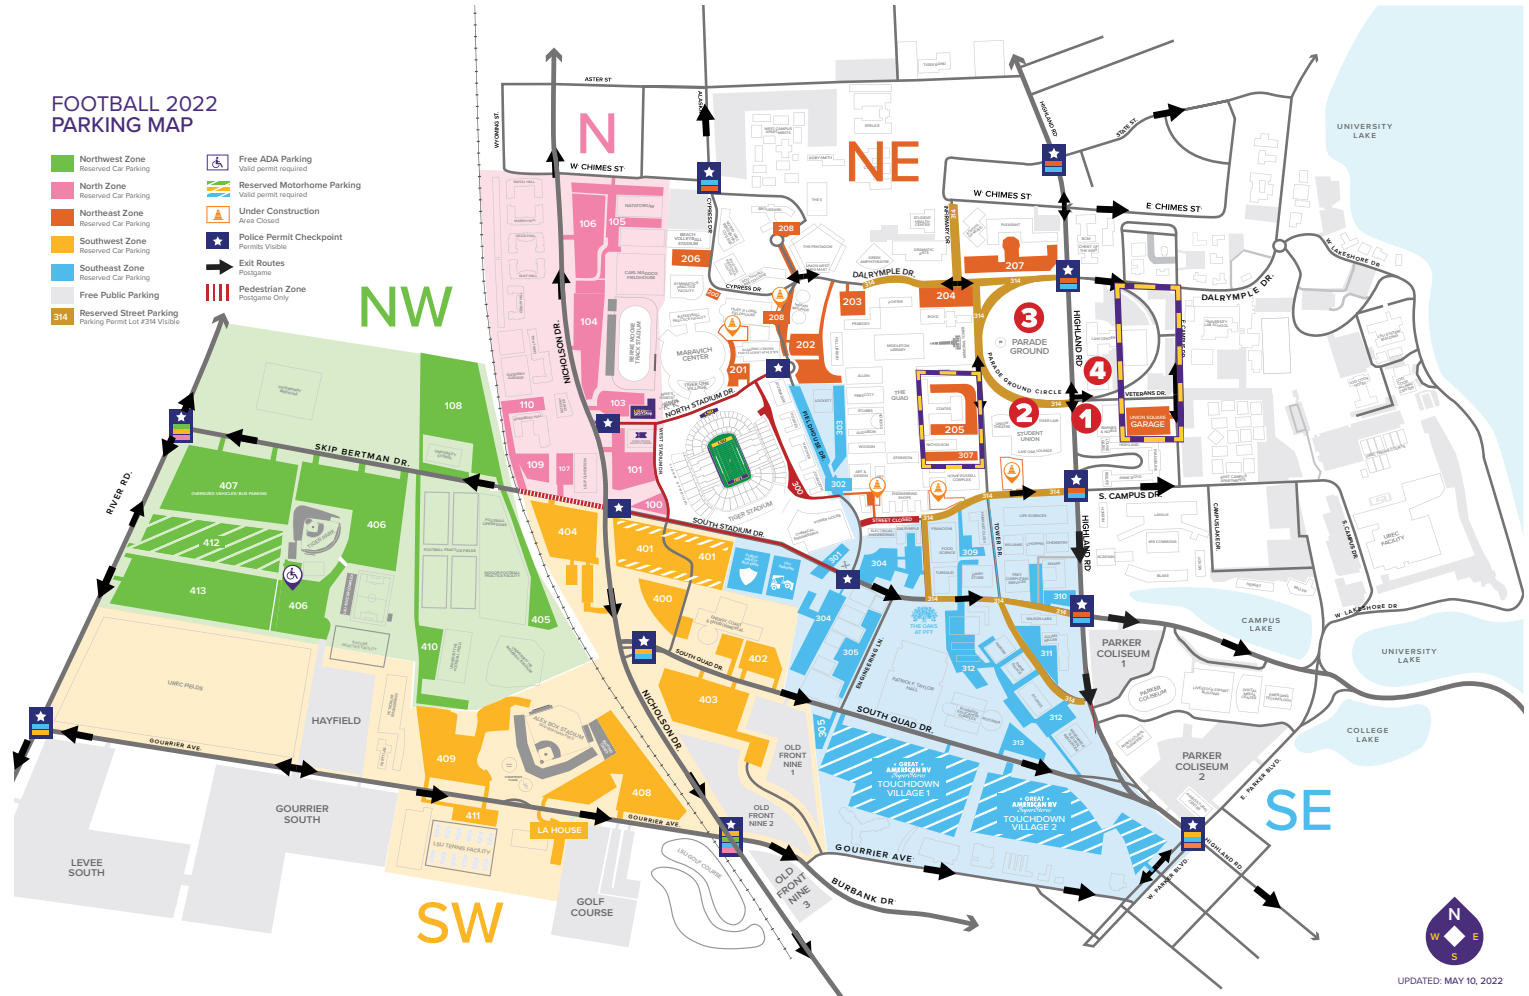

2022

PARKING MAP

Access Badge required to attend Family Weekend sponsored events.

SCHEDULE OF EVENTS

Click or scan to view.

WIFI

Network Name: lsuguest
 Username: familyweekend
 Password: 827282

FOOTBALL 2022 PARKING MAP

- Northwest Zone Reserved Car Parking
- North Zone Reserved Car Parking
- Northeast Zone Reserved Car Parking
- Southwest Zone Reserved Car Parking
- Southeast Zone Reserved Car Parking
- Free Public Parking
- 314 Reserved Street Parking Parking Permit Lot #314 Visible
- Free ADA Parking Valid permit required
- Reserved Motorhome Parking Valid permit required
- Under Construction Area Closed
- Police Permit Checkpoint Permit Visible
- Bike Routes Postgame
- Pedestrian Zone Postgame Only

MAP KEY

- 1** Check-In: 2nd Floor, Barnes & Noble at LSU
 Family Weekend Dessert Social: Front Patio, Barnes & Noble at LSU
- 2** Welcome Buffet: East Lobby, LSU Student Union
 Game Night: Royal Cotillion Ballroom, LSU Student Union
 Jazz Brunch: Royal Cotillion Ballroom, LSU Student Union*
 *check email for assigned brunch location
- 3** Family Weekend Tailgate: LSU Parade Ground
- 4** Jazz Brunch: The Club at Union Square*
 *check email for assigned brunch location
- Suggested Sunday Parking