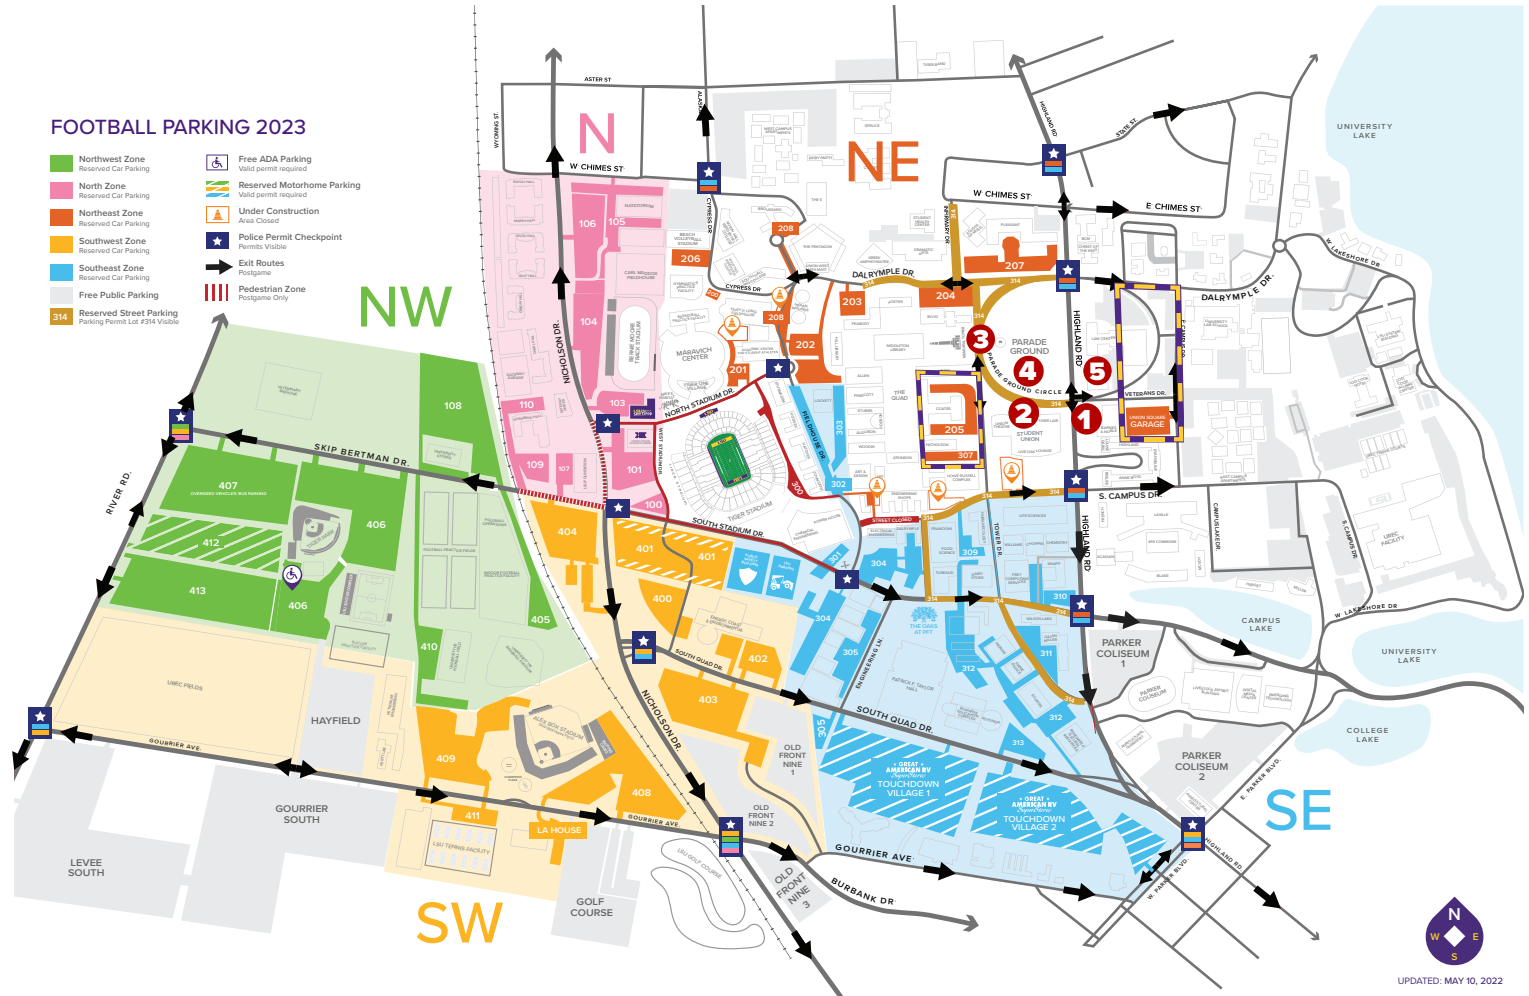

LSU

2023

Access Badge required to attend Family Weekend sponsored events.

SCHEDULE OF EVENTS

Click or scan to view.

WIFI

Network Name: lsuguest  
 Username: familyweekend  
 Password: 479725

# PARKING MAP

FOOTBALL PARKING 2023

- Northwest Zone Reserved Car Parking
- North Zone Reserved Car Parking
- Northeast Zone Reserved Car Parking
- Southwest Zone Reserved Car Parking
- Southeast Zone Reserved Car Parking
- Free Public Parking
- Reserved Street Parking Parking Permit #238 Visible
- Free ADA Parking Valid permit required
- Reserved Motorhome Parking Valid permit required
- Under Construction Area Closed
- Police Permit Checkpoint Permits Visible
- Exit Routes Postage
- Pedestrian Zone Postage Only

## MAP KEY

- 1** Check-In: 2nd Floor, Barnes & Noble at LSU
- 2** Game Night: Royal Cotillion Ballroom, LSU Student Union  
 Jazz Brunch: Royal Cotillion Ballroom, LSU Student Union\*  
 \*check email for assigned brunch location
- 3** Bengal Block Party: Memorial Tower
- 4** Family Weekend Tailgate: LSU Parade Ground
- 5** Jazz Brunch: The Club at Union Square\*  
 \*check email for assigned brunch location
- Suggested Sunday Parking