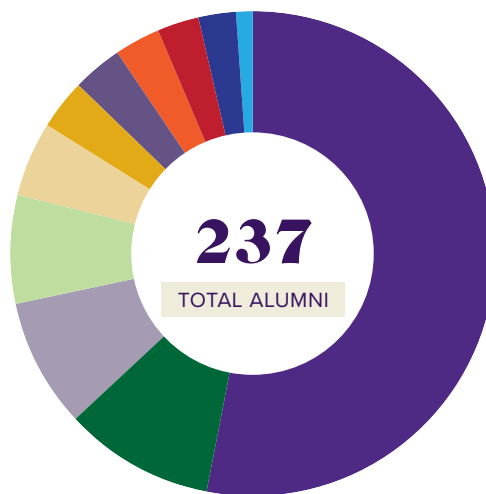

LSU Impact on Your District's Healthcare

42

PATIENTS TREATED
LSU HEALTH SCIENCES
CENTER NEW ORLEANS

4,648

PATIENTS TREATED
LSU HEALTH SCIENCES
CENTER SHREVEPORT

32

TOTAL EMPLOYEES
FROM ALL CAMPUSES

Breakdown of LSU Alumni Working in Your District

237

TOTAL ALUMNI

- 24 ■ Agriculture
- 17 ■ Business
- 8 ■ Engineering
- 6 ■ Dentists
- 8 ■ Doctors (MD)
- 12 ■ Law
- 2 ■ Nurses
- 7 ■ Teachers
- 7 ■ Vet Med
- 20 ■ Other Health Professionals
- 126 ■ Other