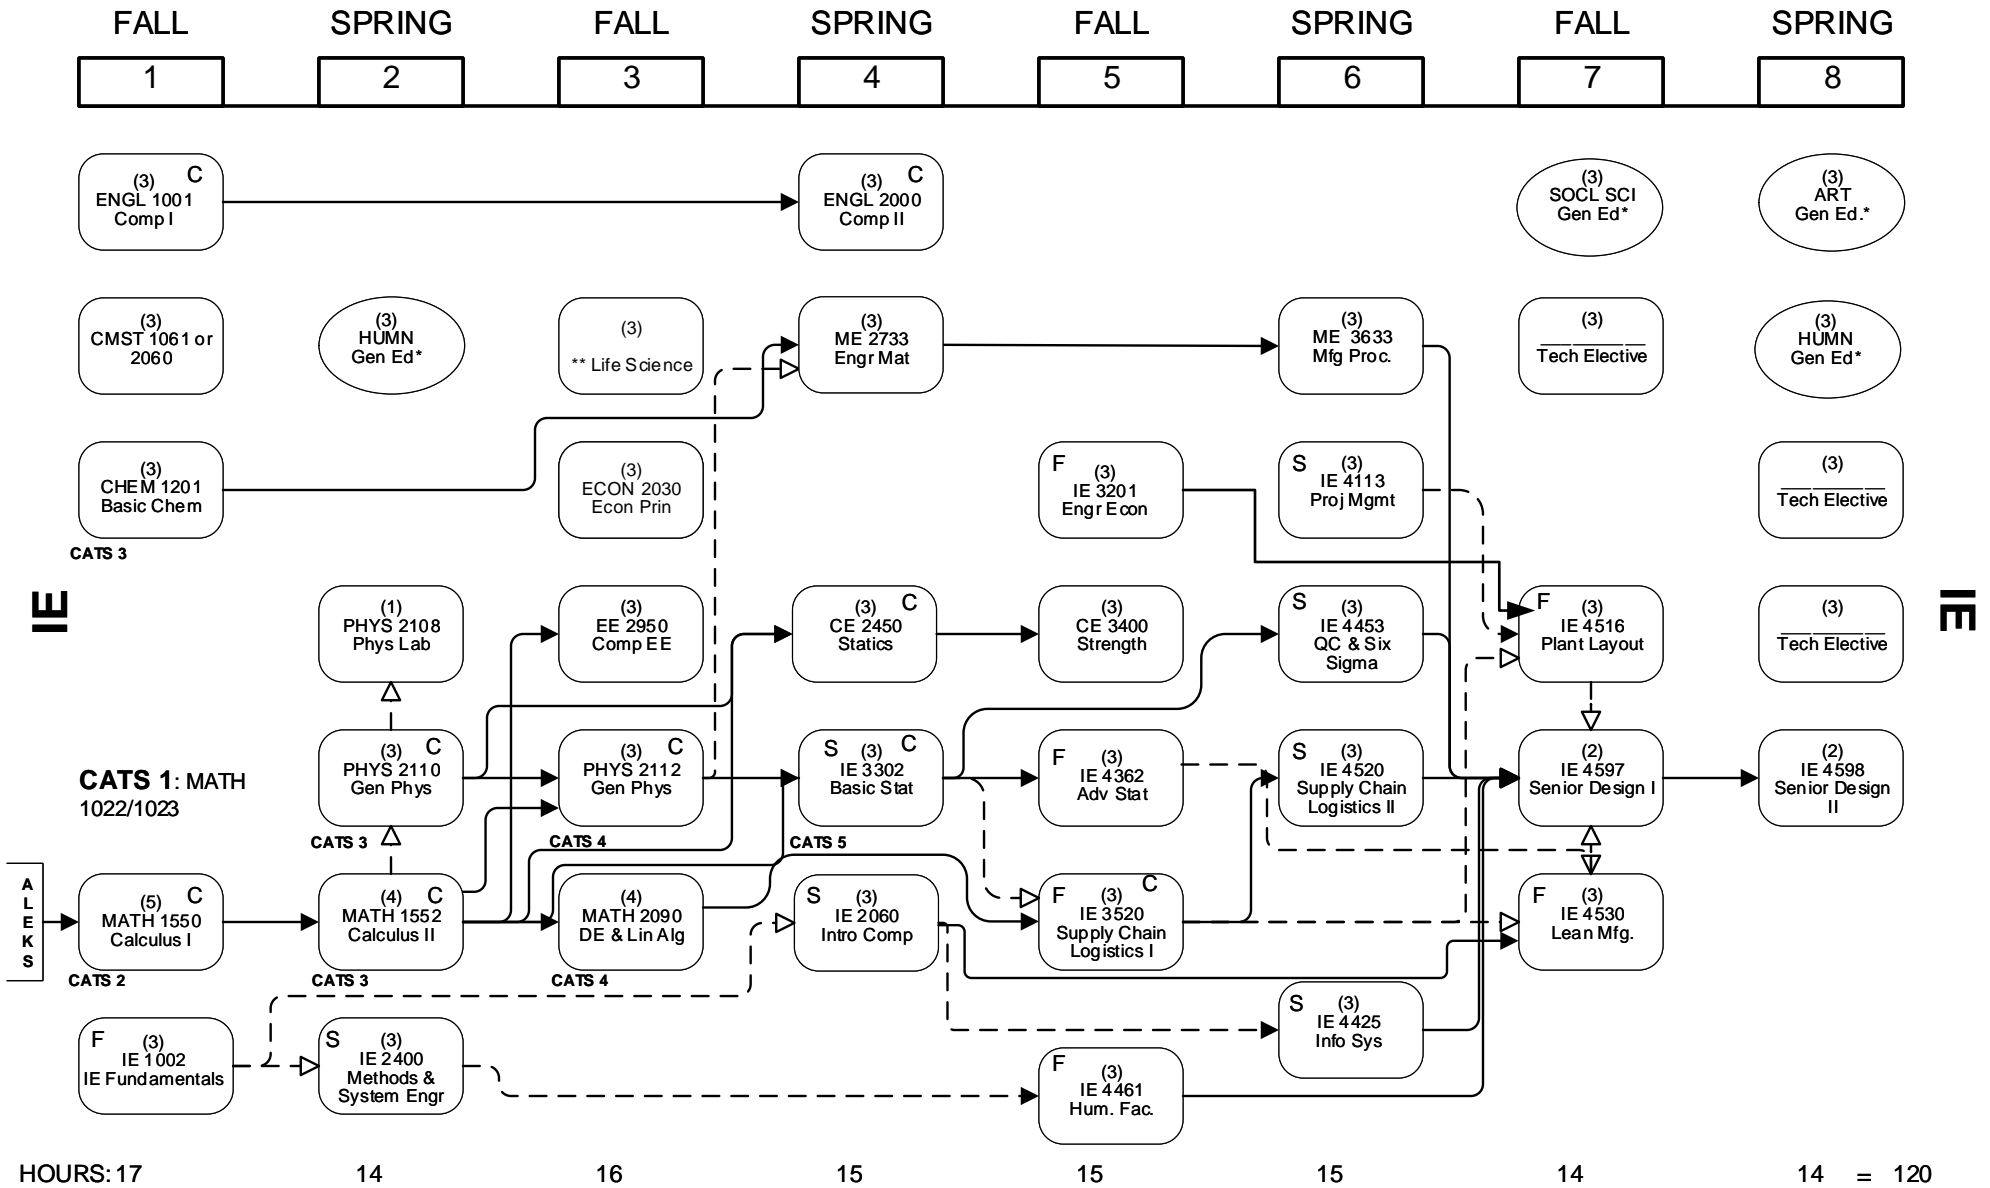

TOTAL HOURS = 120

INDUSTRIAL ENGINEERING

2020-2021

—————> Credit required
- - - - -> Credit or registration required
C Grade of "C" or better required BEFORE moving on to one or more following courses
Gen Ed General Education - See 2018-2019 General Catalog

FLOWCHART LEGEND

IE Electives must be from approved electives list, available in the IE office or on the IE website <http://www.lsu.edu/eng/mie/>

**IE4597/4598 may only be taken in the last two graduating semesters. Up to two of the four pre-requisites for IE4597 (IE 4425, 4453, 4461, & 4520) may be taken as co-requisites with IE4597.

** Approved Natural Science – BIOL 1001/1201, BIOL 1011, ENVS 1126, HORT 2050, AGRI 1005, AGRO 1001, HNRS 1007, HNRS 1035, OCS 2050, RNR 1001, or WGS 1001.

Office: 3261C Patrick F Taylor Hall
<http://www.lsu.edu/eng/mie/>
F Course taught in fall only
S Course taught in spring only
CATS # Critical Semester Requirements
* IE students must also meet the GLOBAL KNOWLEDGE requirement. See the requirements sheet at <http://www.lsu.edu/eng/mie/>. Rev. 2/26/2020