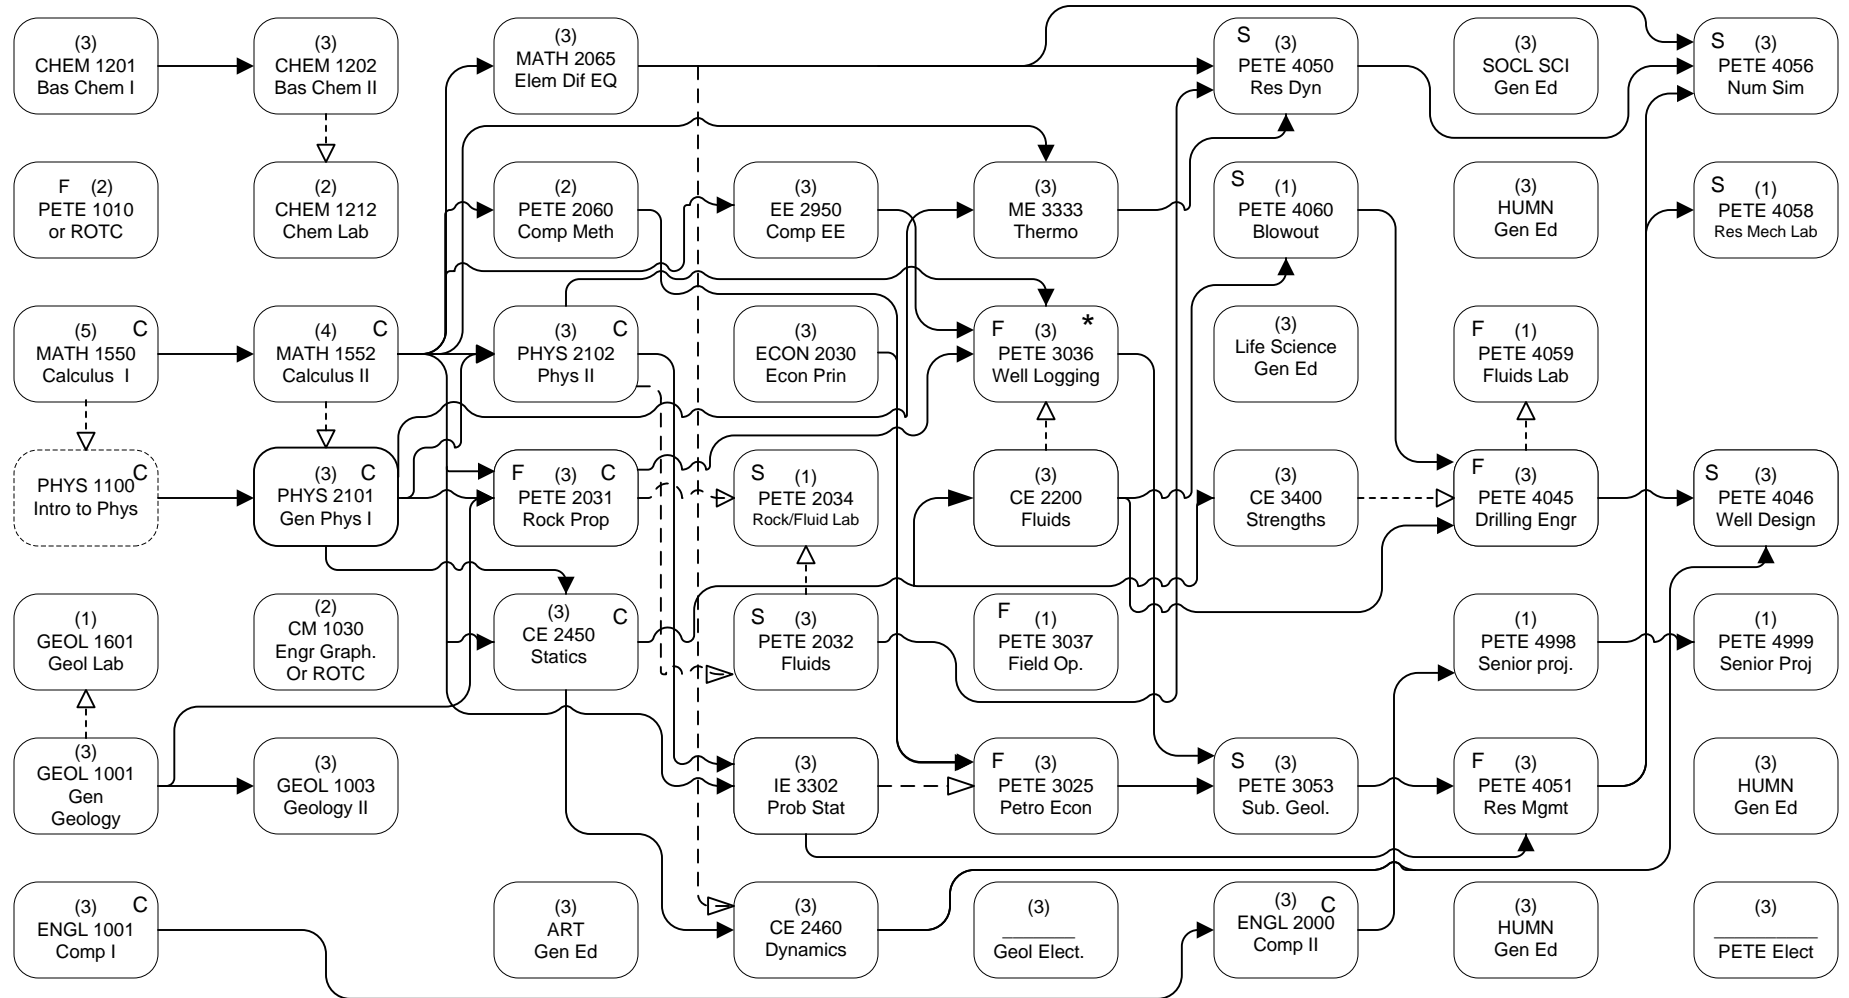

PETE

PETE

HOURS: 17 17 17 16 16 16 17 14 = 130

FLOWCHART LEGEND

- Credit required
- - - - -> Credit or registration required

- C Grade of "C" or better required
- * Credit in either EE 2950 or Phys 2102

- F Course taught in fall only
- S Course taught in spring only

General Education -
See 2011-2012 General Catalog