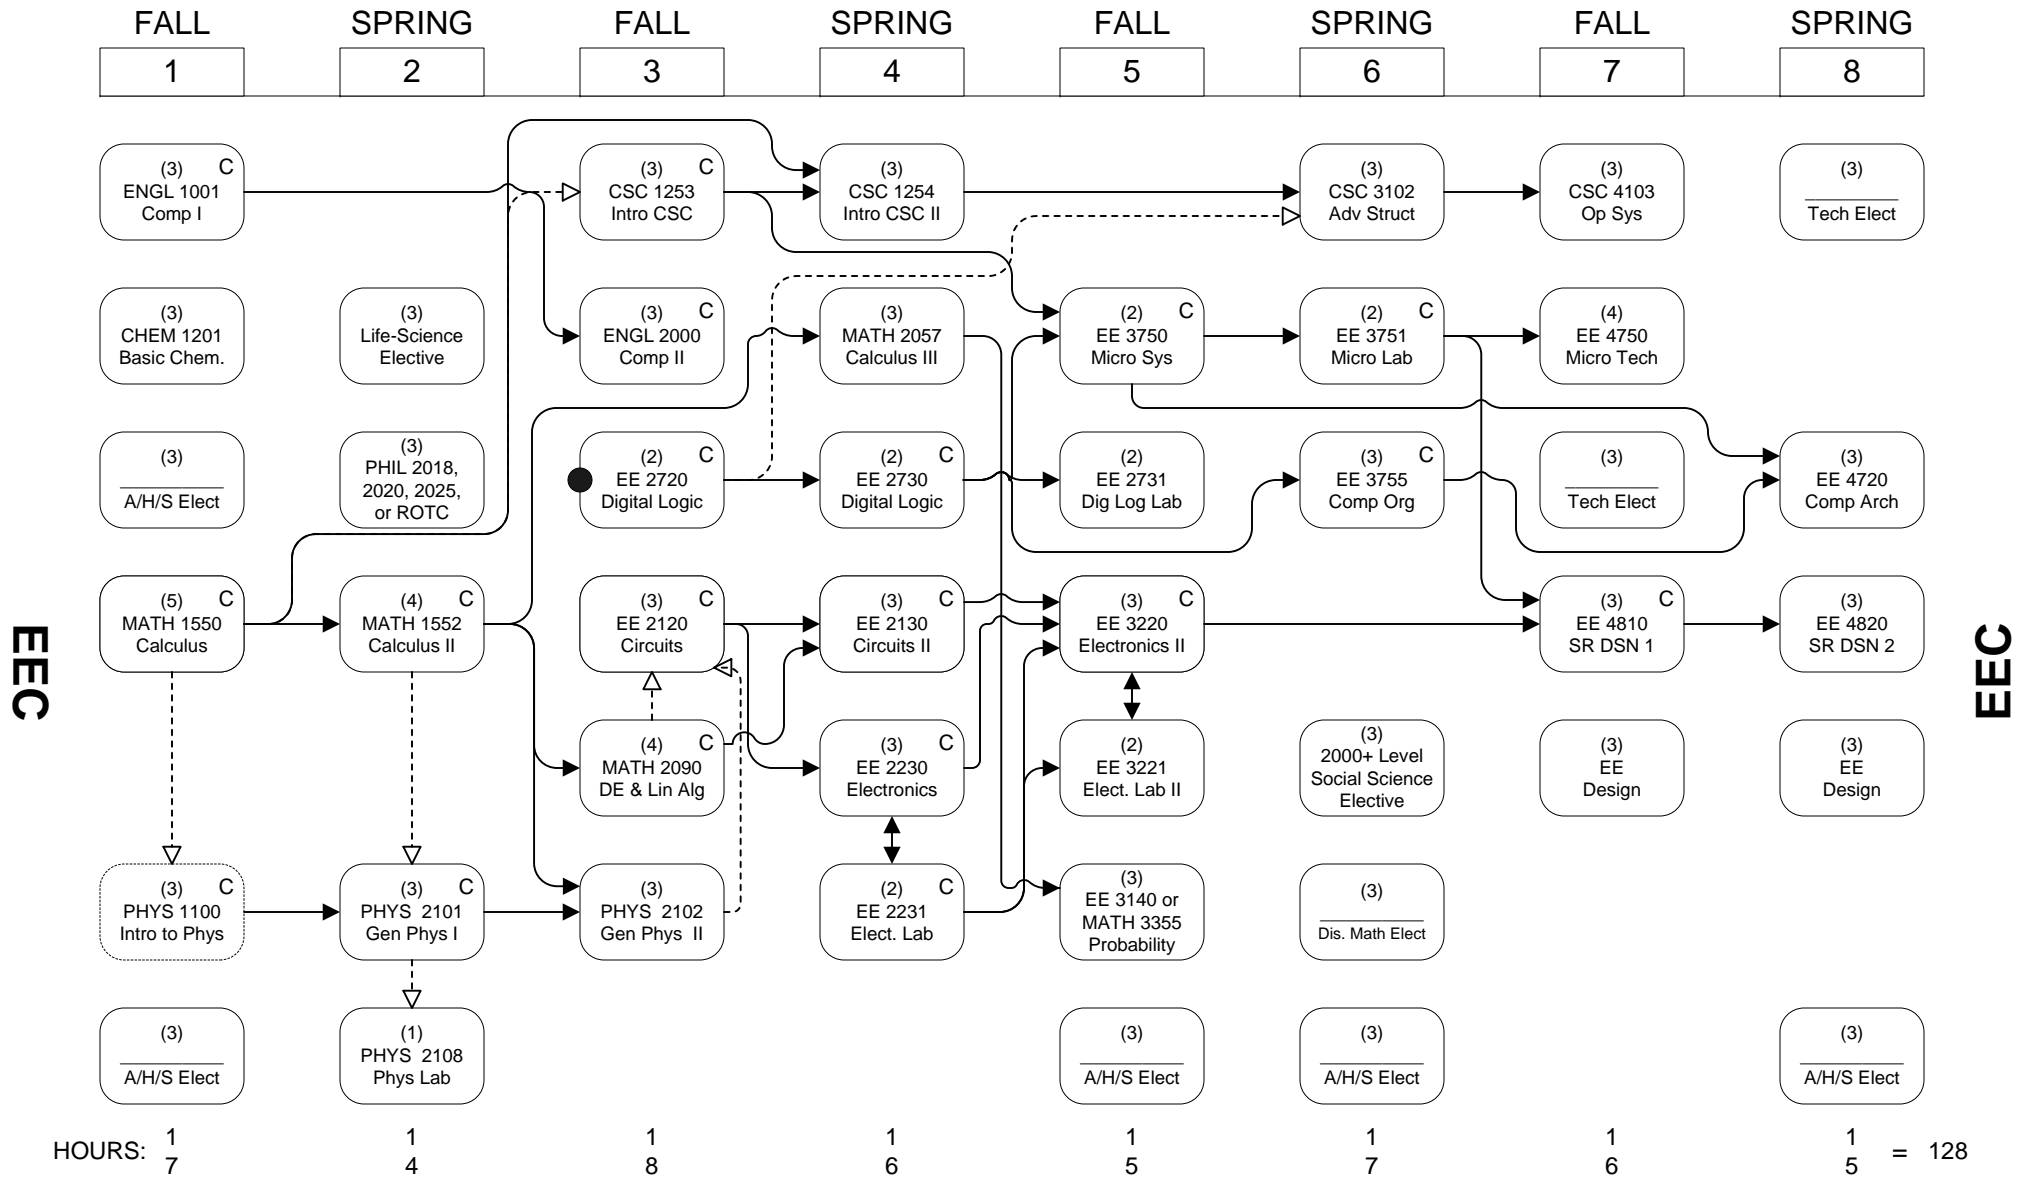

# COMPUTER ENGINEERING

## FLOWCHART LEGEND

- ▶ Credit required
- - - - -▶ Credit or registration required
- ◄———— Co-registration required

- C Grade of "C" or better required BEFORE moving on to next course
- Must be admitted to college before enrollment