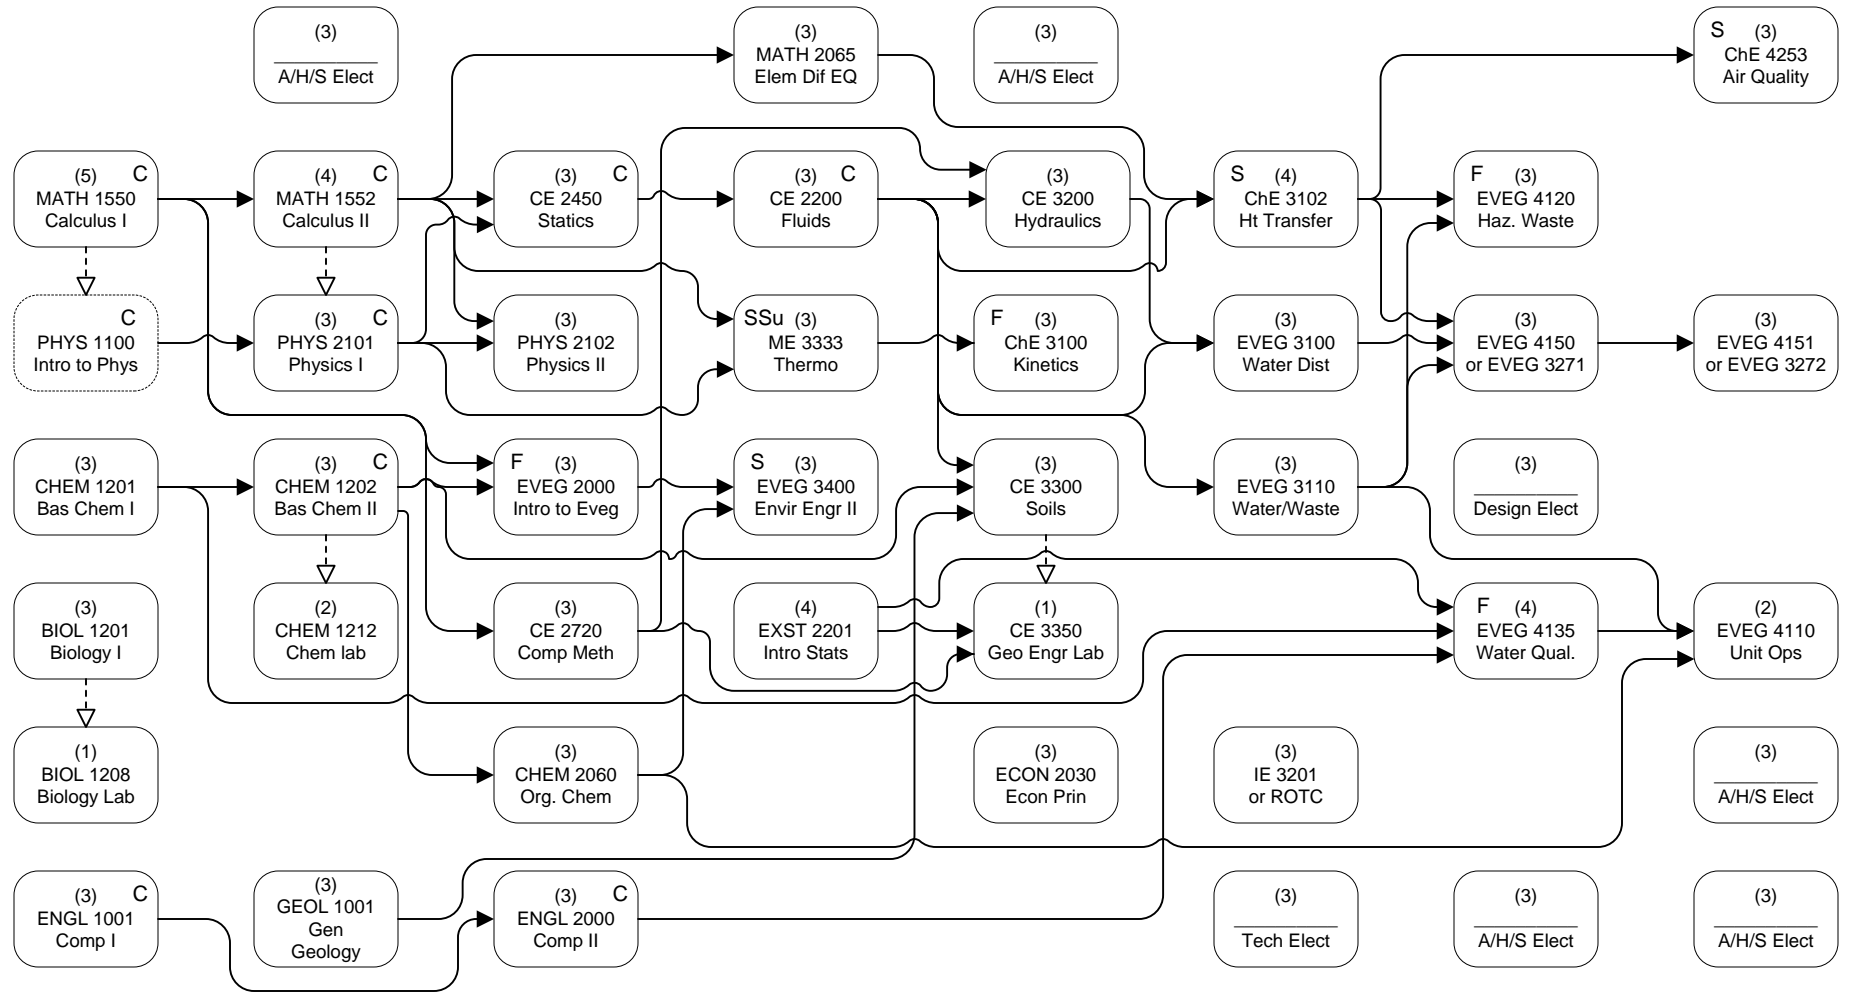

EVEG

EVEG

HOURS: 15 18 18 16 16 16 16 14 = 129

FLOWCHART LEGEND		
	Credit required	
	Credit or registration required	
C	Grade of "C" or better required BEFORE moving on to next course	
A/H/S	General Education Arts/Humanities/Social Sciences	
In order to minimize the chance of course time conflicts, it is recommended that you take courses in the listed semester.		
	3418 Patrick F Taylor Hall Environmental Engineering Office	
		F Course taught in fall S Course taught in spring Su Course taught in summer