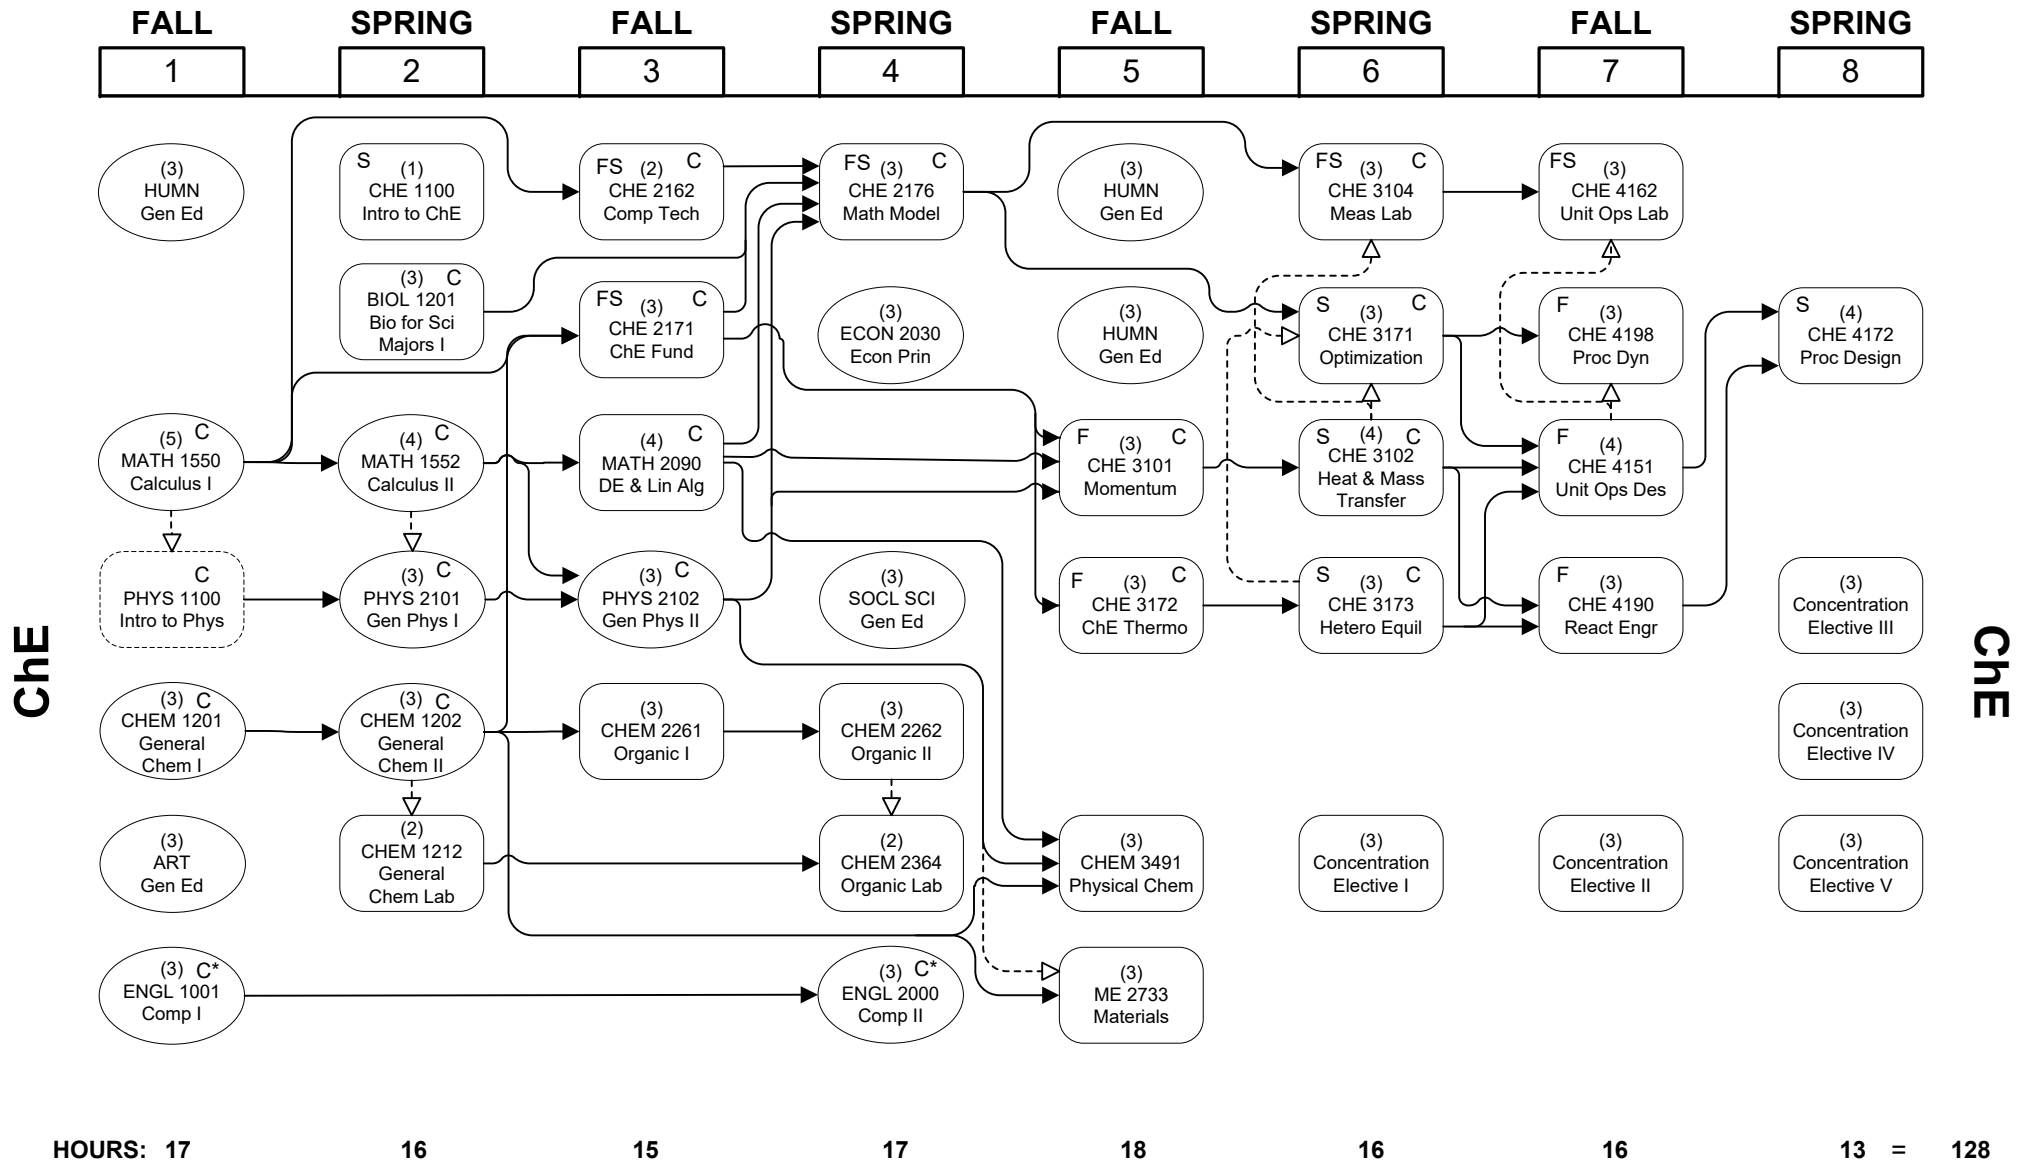

CHEMICAL ENGINEERING

ChE

ChE

FLOWCHART LEGEND			
→	Credit required	FS	Course taught both fall and spring semesters
- - - - ->	Credit or registration required	F	Course taught in fall only
110 ChE Bldg	Chemical Engineering Office	S	Course taught in spring only
	General Education - See 2012-2013 General Catalog		
C*	Grade of "C" or better required in all English courses		
C	Grade of "C" or better in these courses is required before enrolling in any subsequent courses that cite them as a prerequisite		
	110 Chem Engr Bldg		www.che.lsu.edu
	Chemical Engineering Office		