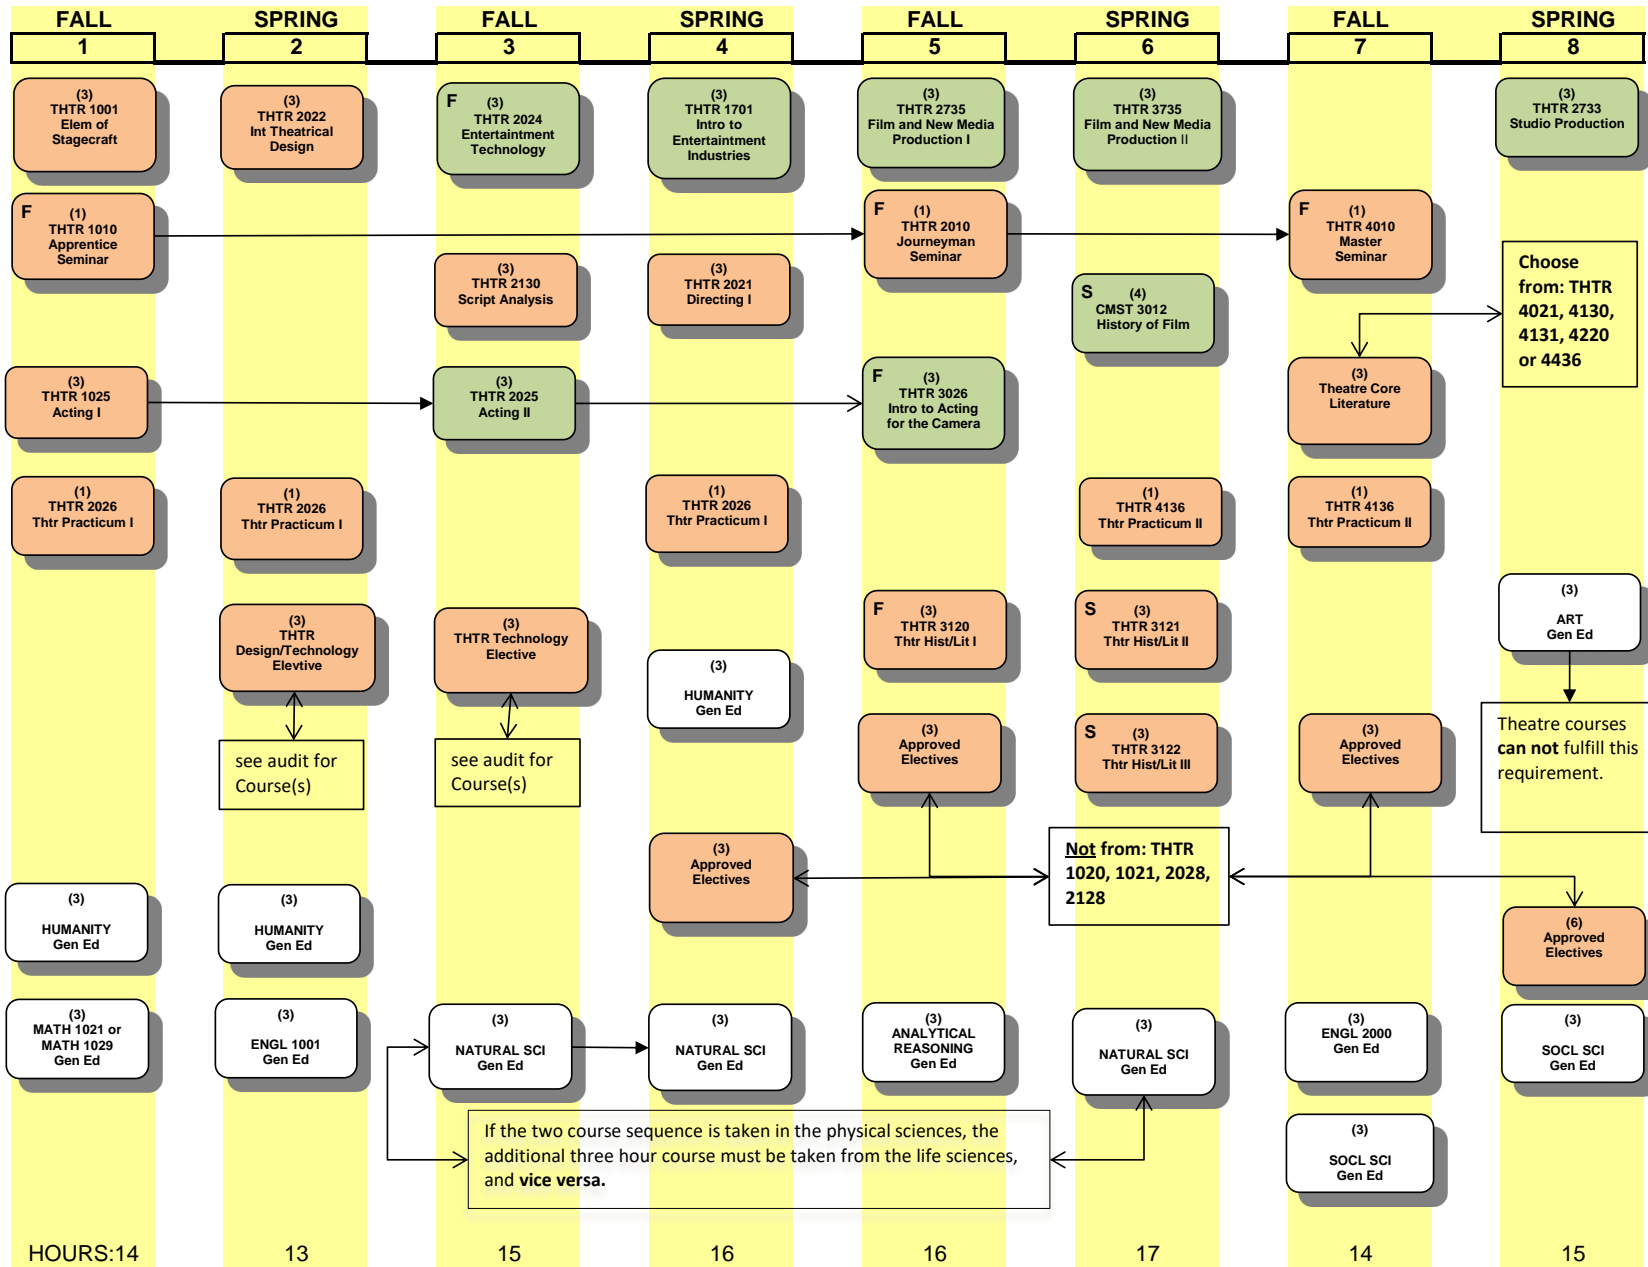

# THEATRE FILM AND TELEVISION

**Flowchart Legend**  
 F Course taught in fall only  
 S Course taught in spring only  
 → Credit required