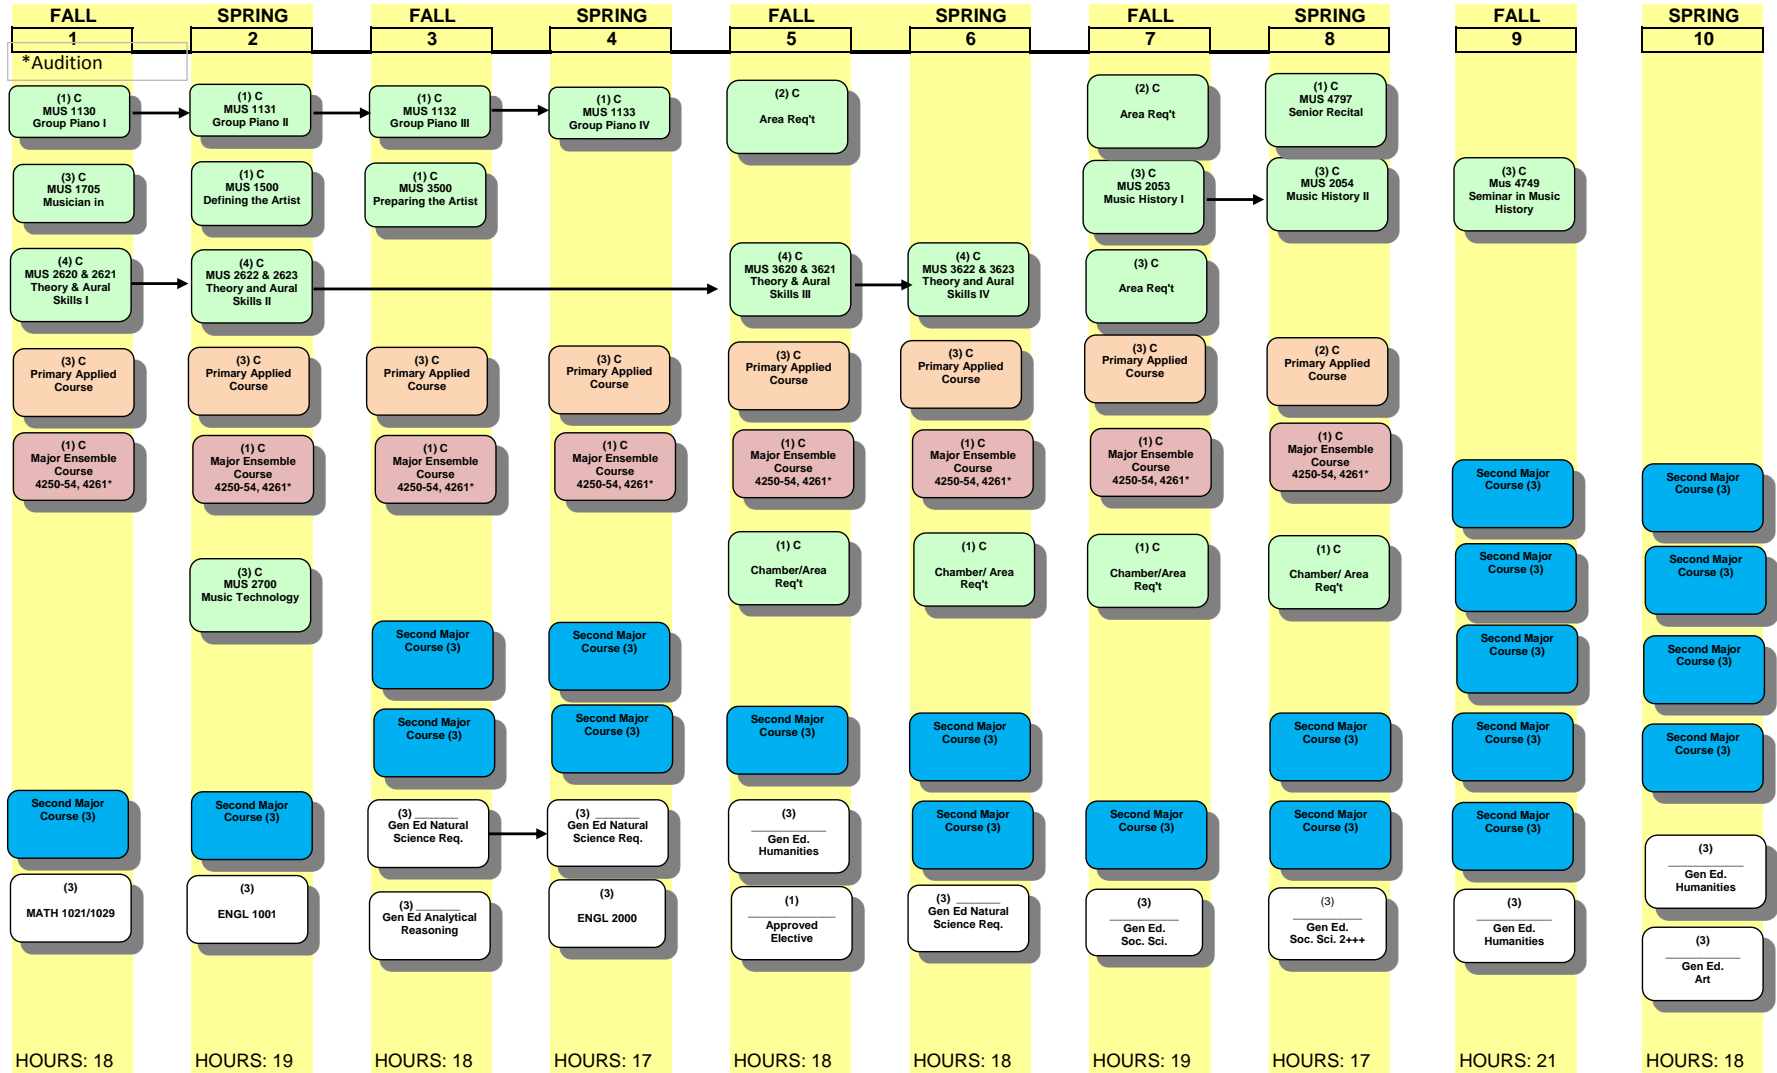

General Catalog 2017-2018

Where 2nd Mj is 63 Unique Hours * MDA cannot guarantee hours needed for second major. Students must discuss with appropriate college for exact requirements of second major.

BM- DBL MJ
Instrumental

College of Music & Dramatic
Arts

YEAR 5

Flowchart Legend