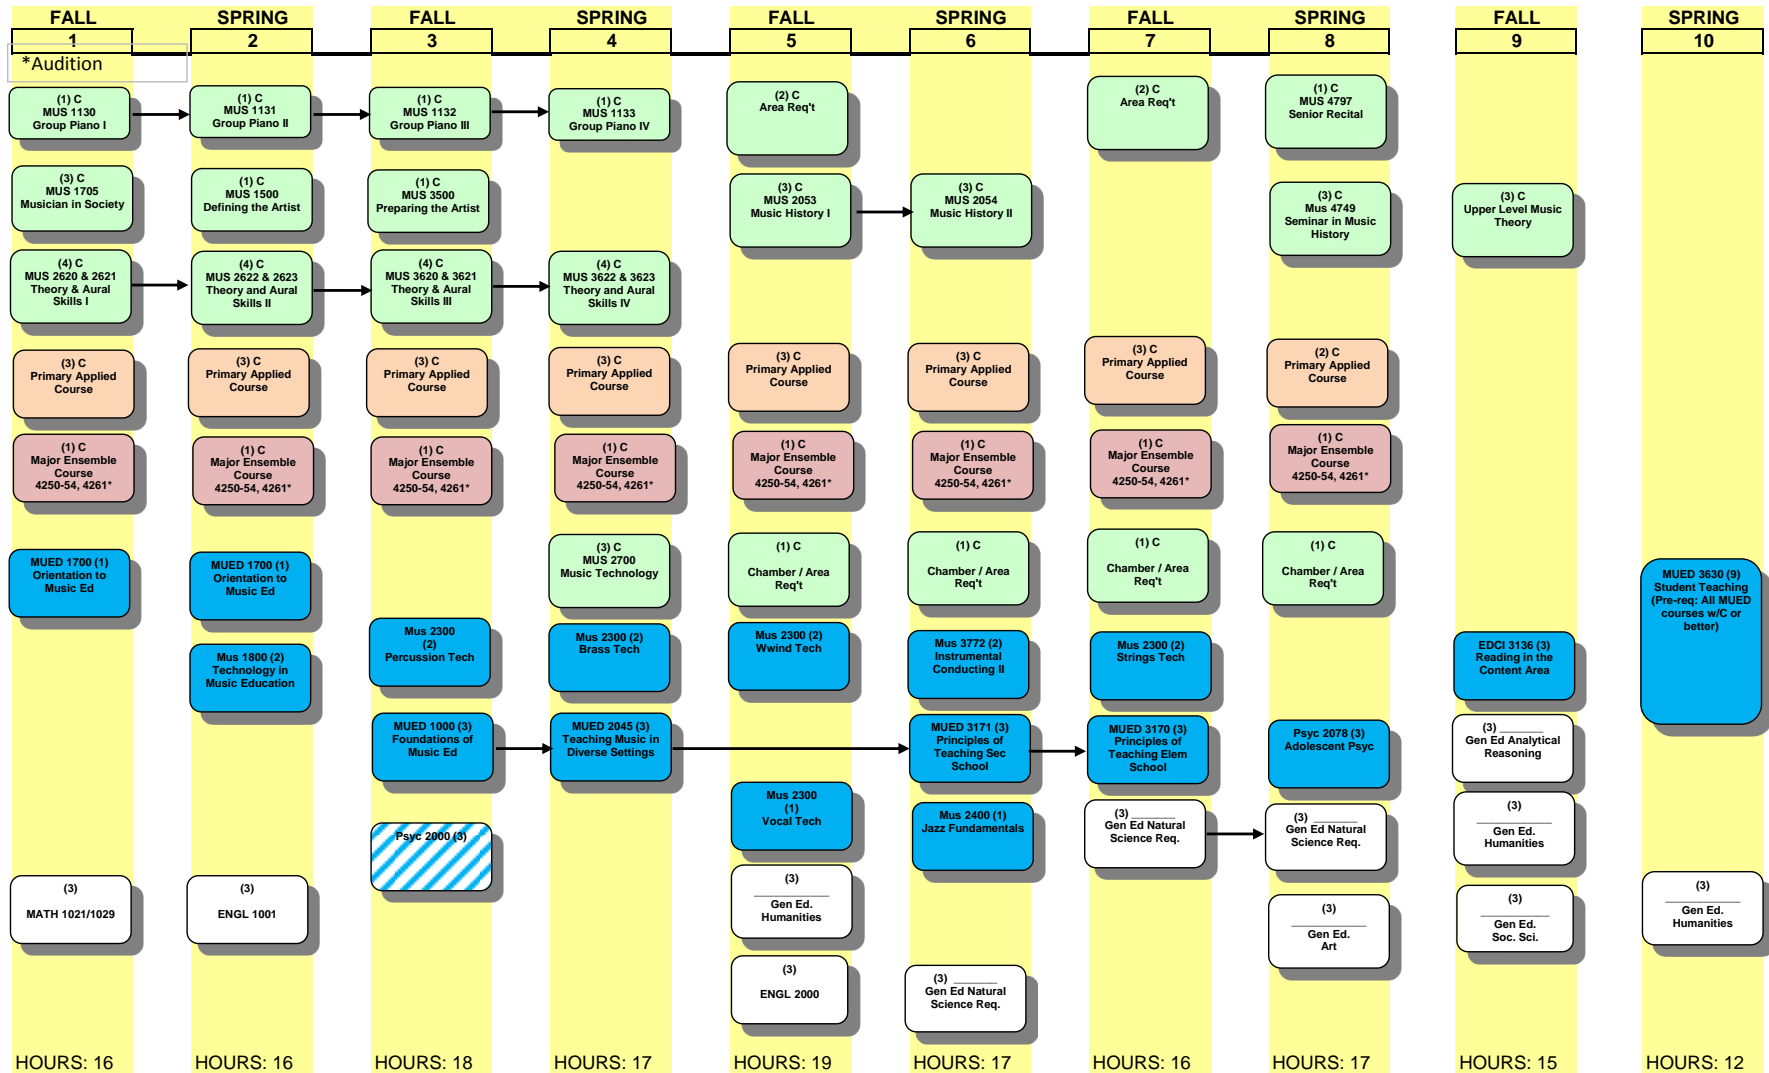

BM W/ BME INSTM

Option 2- 5 years

College of Music & Dramatic Arts

YEAR 5

Flowchart Legend

→ Credit Required

Patterned boxes indicate courses that count for two req'ts (ex: Major req't and