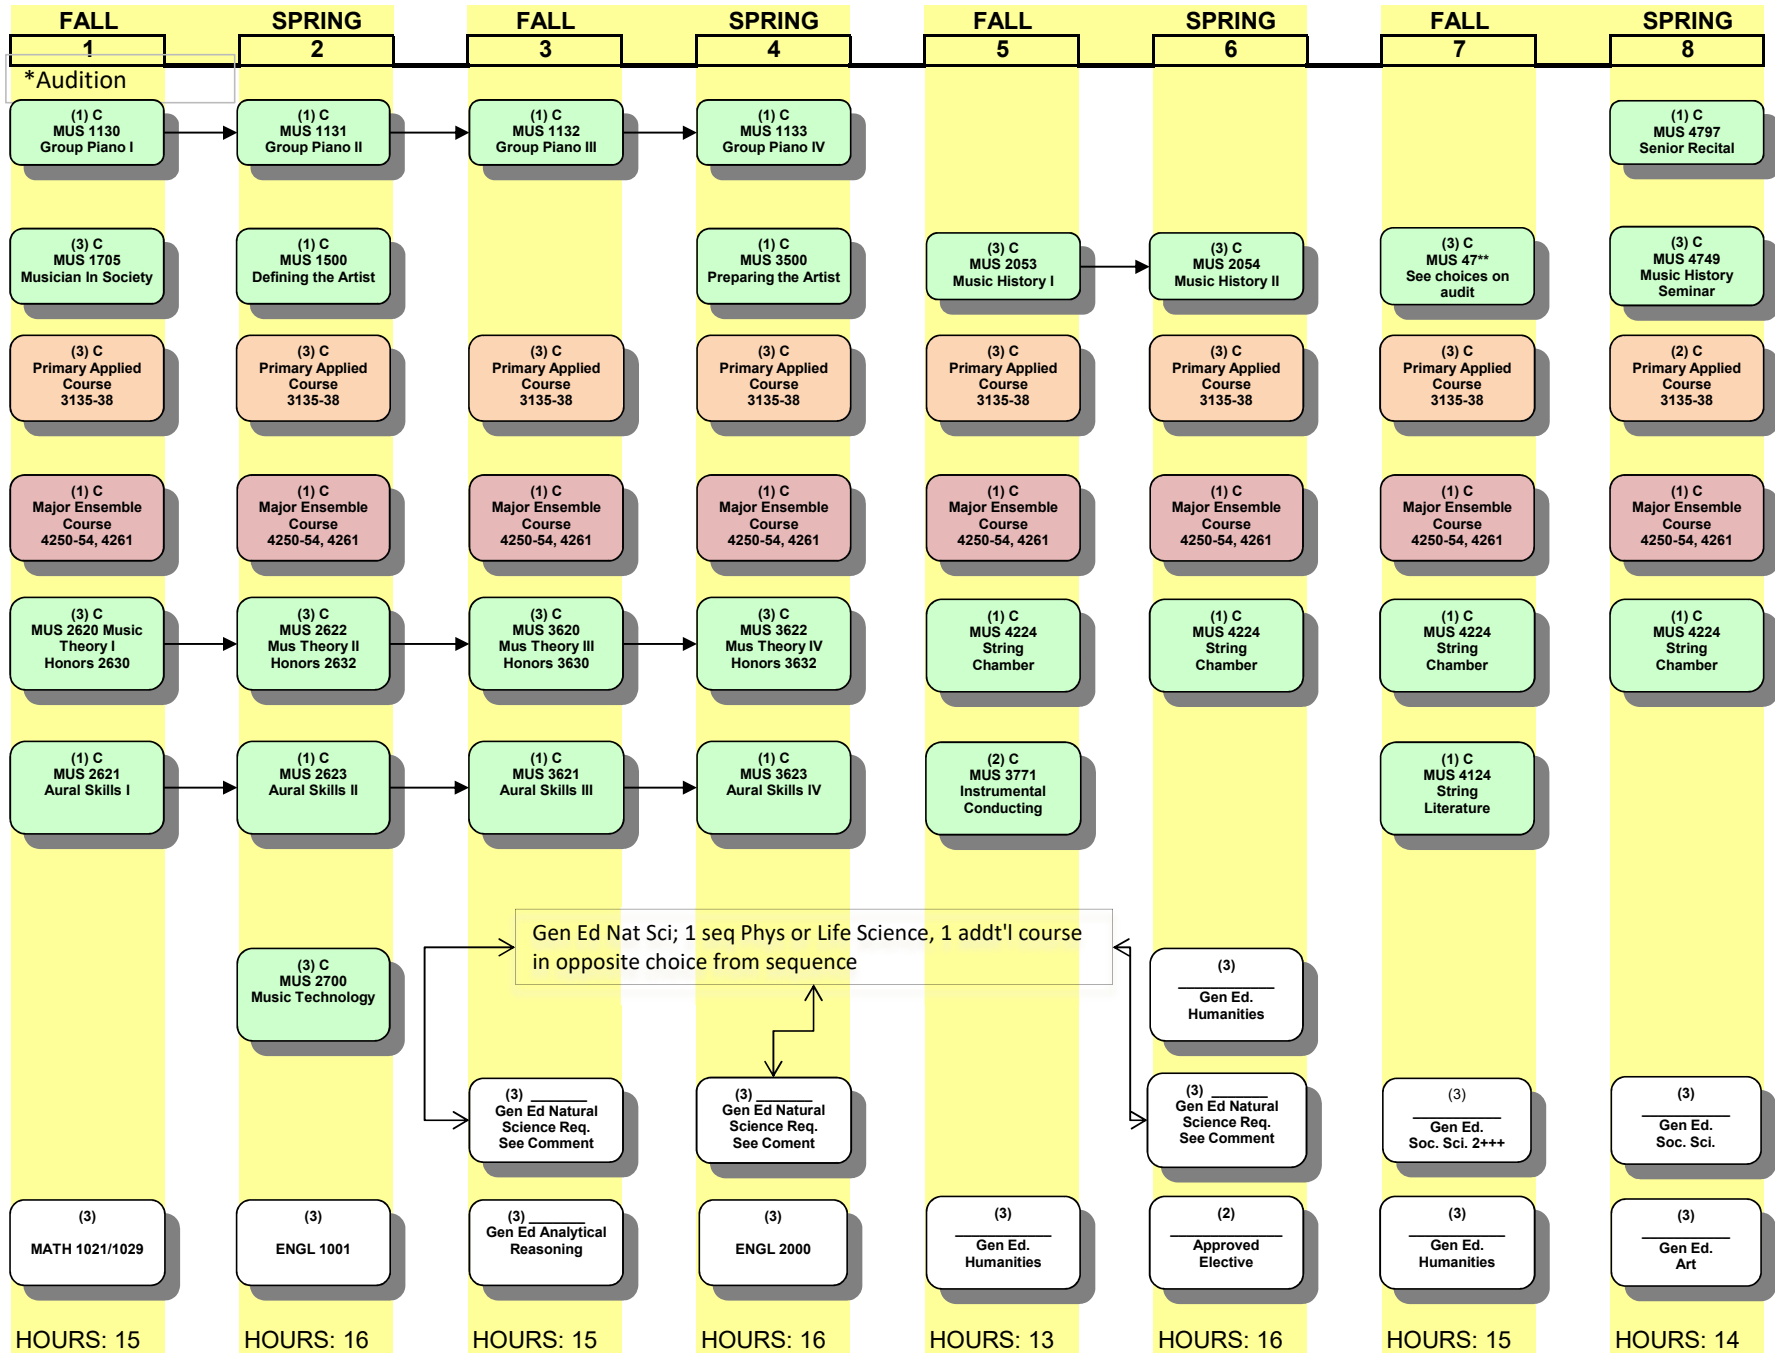

# BM- MUSIC-STRING

### Flowchart Legend

(X) where X is the number of credit hours

C Grade of 'C' or better required