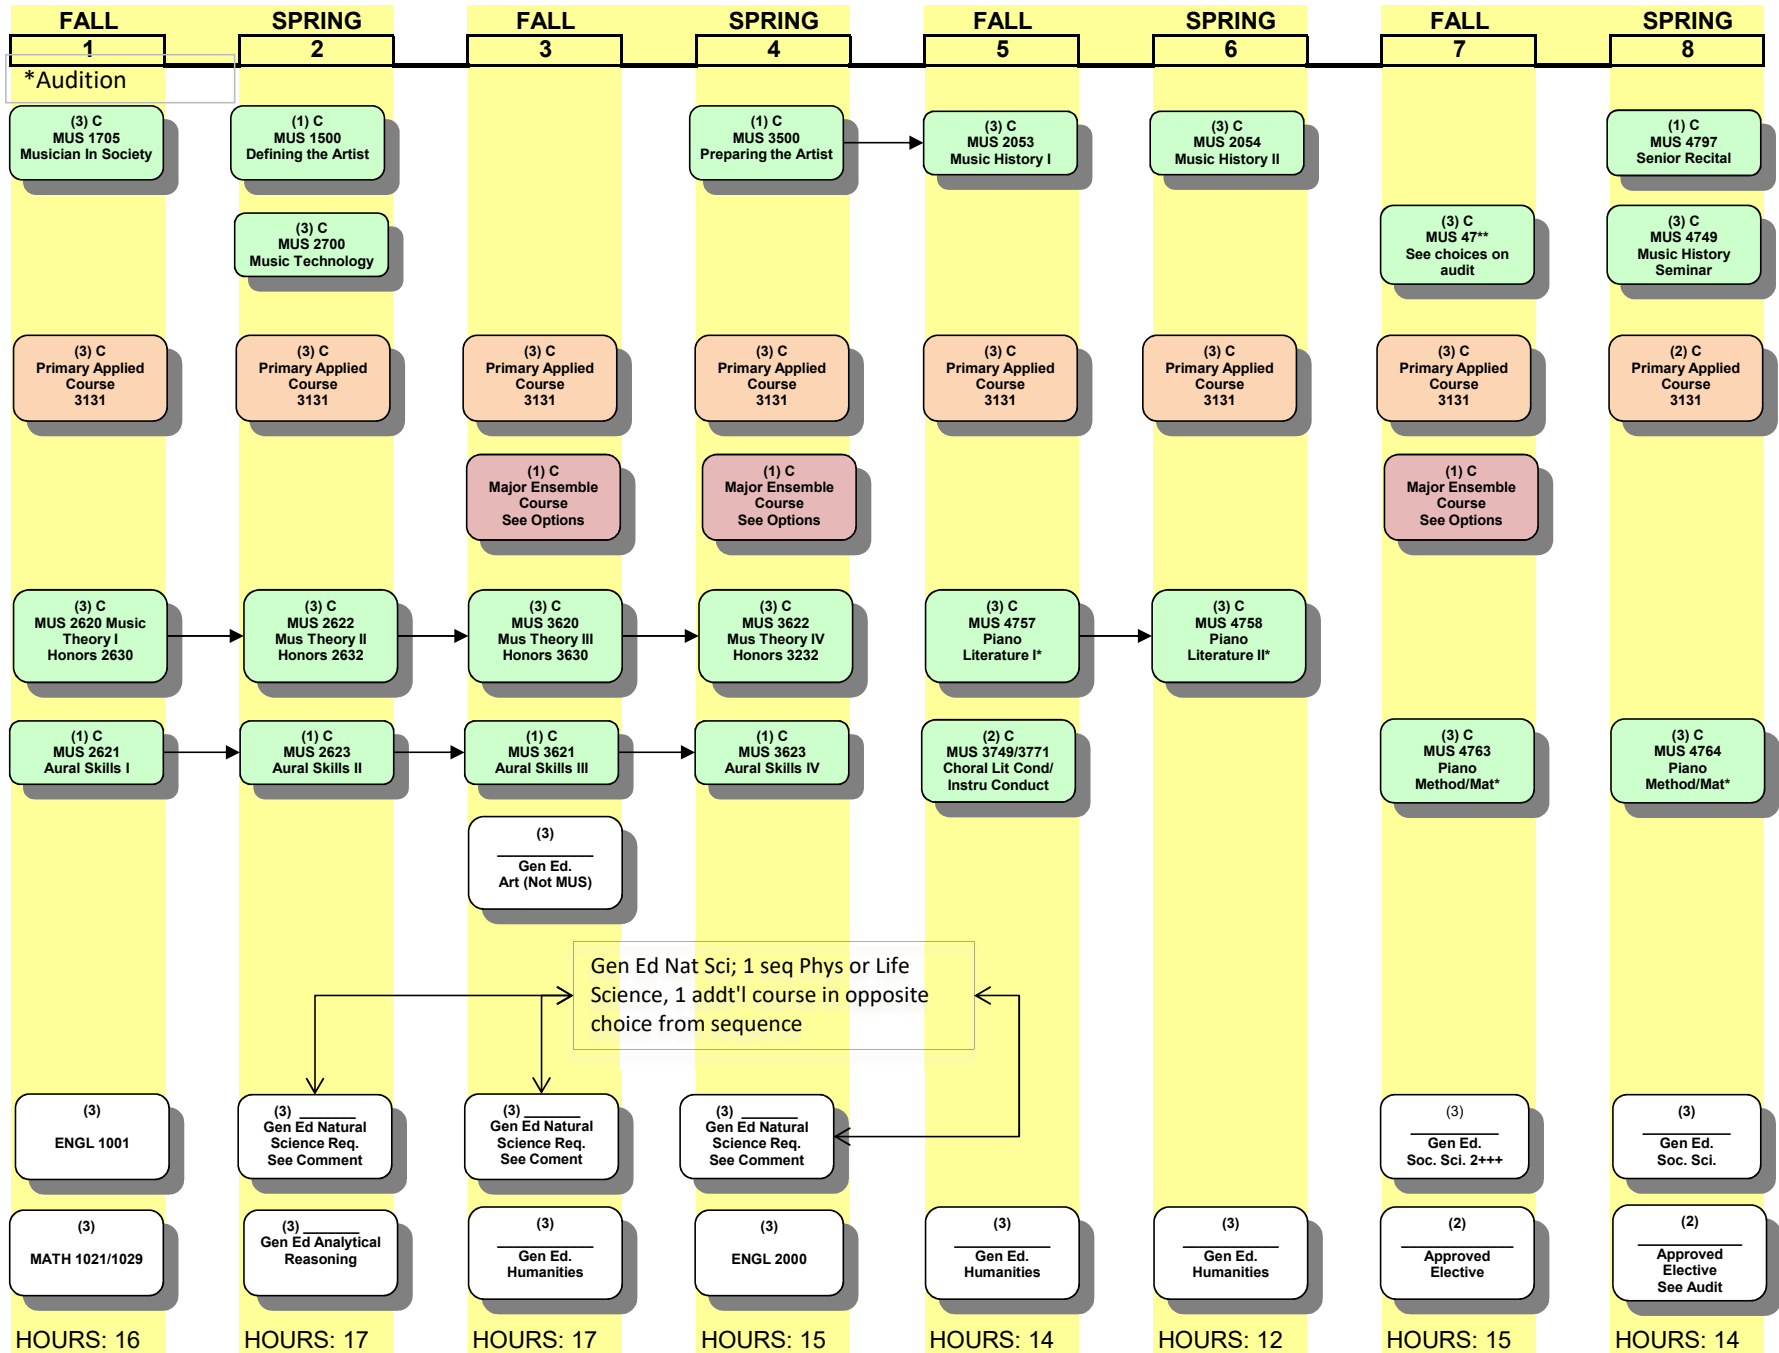

BM- MUSIC-PIANO PERF

Flowchart Legend

→ Credit Required

(X) where X is the number of credit hours

* Offered in all years

C Grade of 'C' or better required