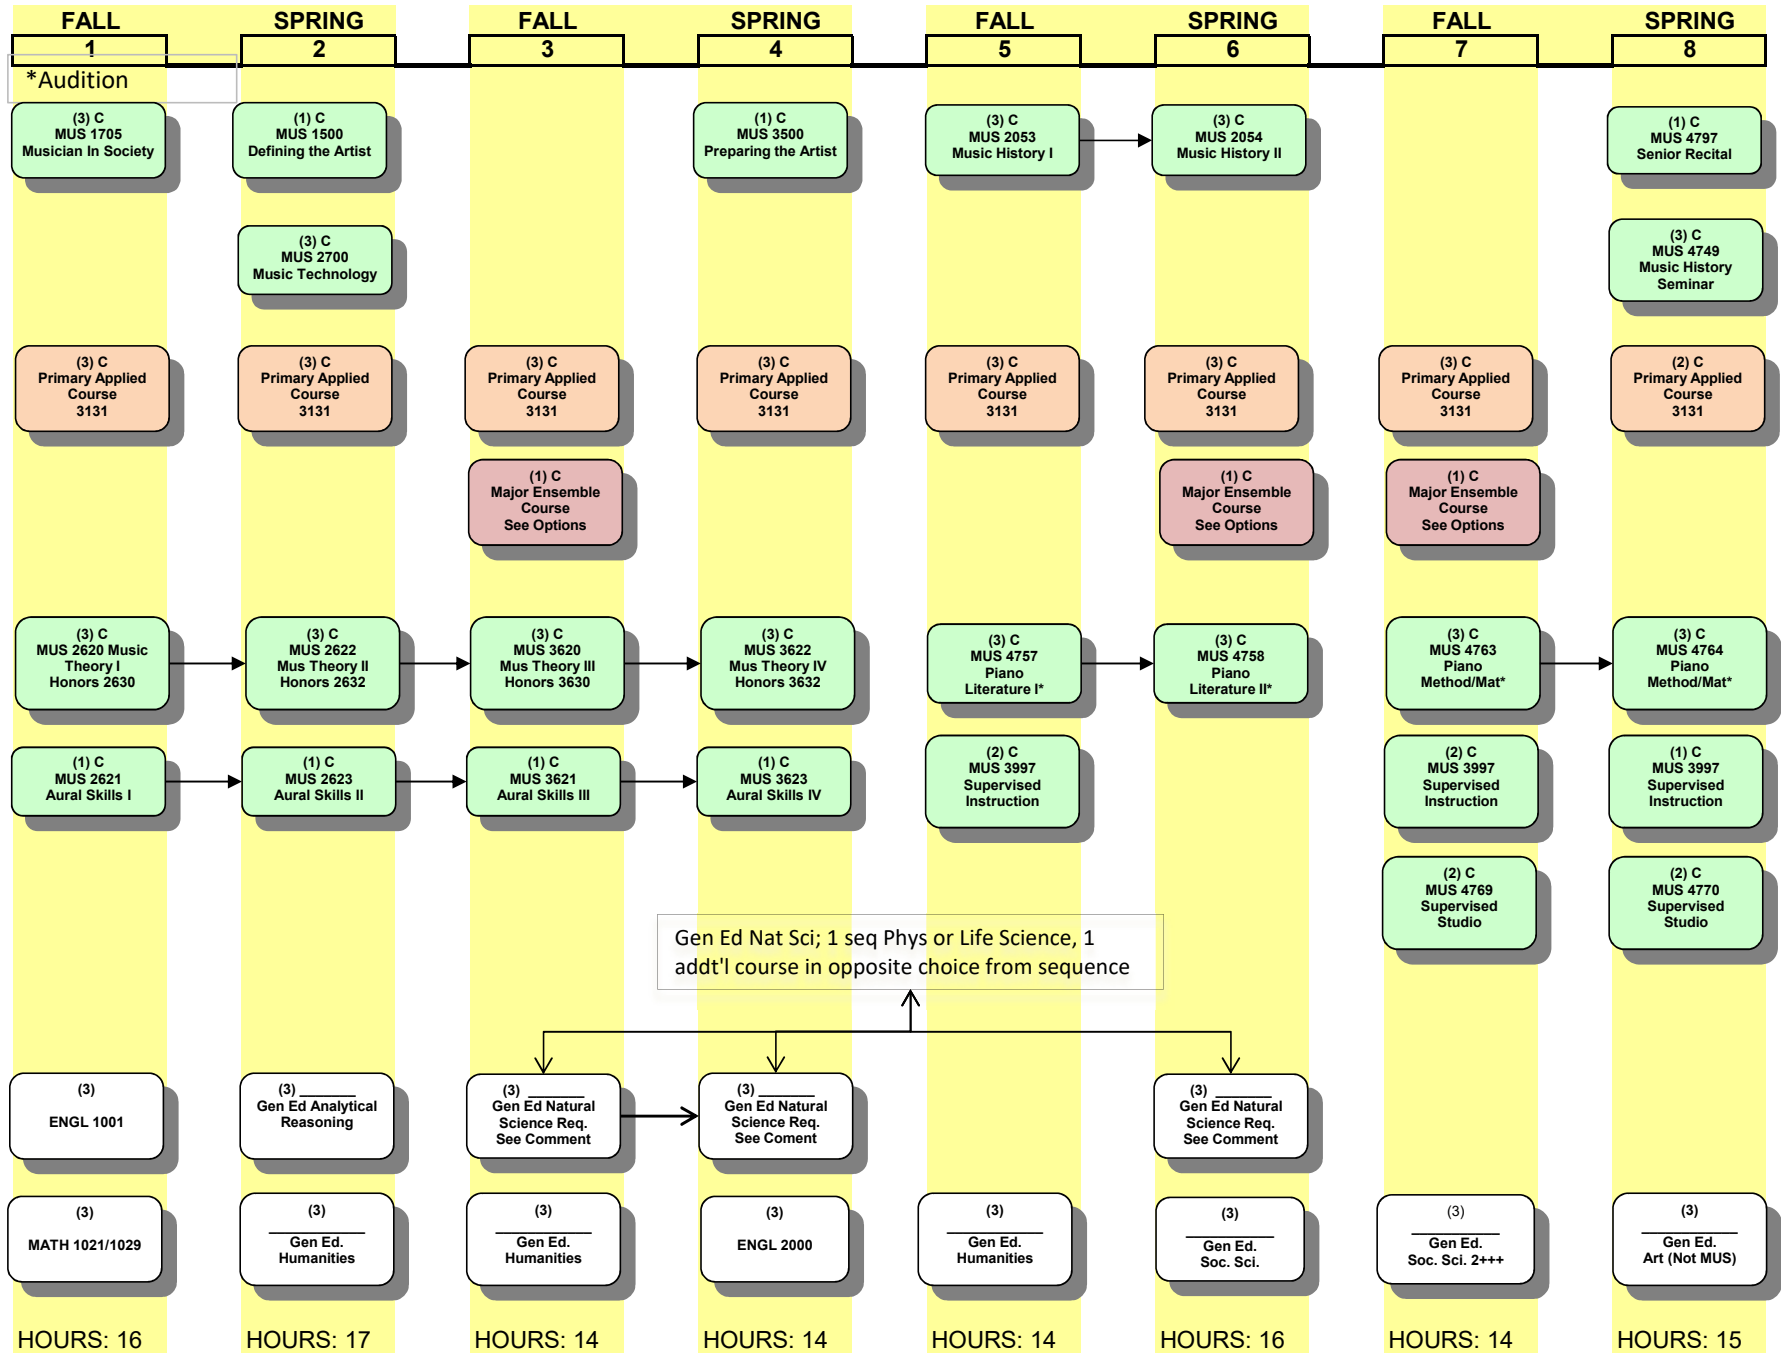

# BM- MUSIC-PIANO PED

### Flowchart Legend

→ Credit Required

(X) where X is the number of credit hours

C Grade of 'C' or better required

\* Offered in alt. years