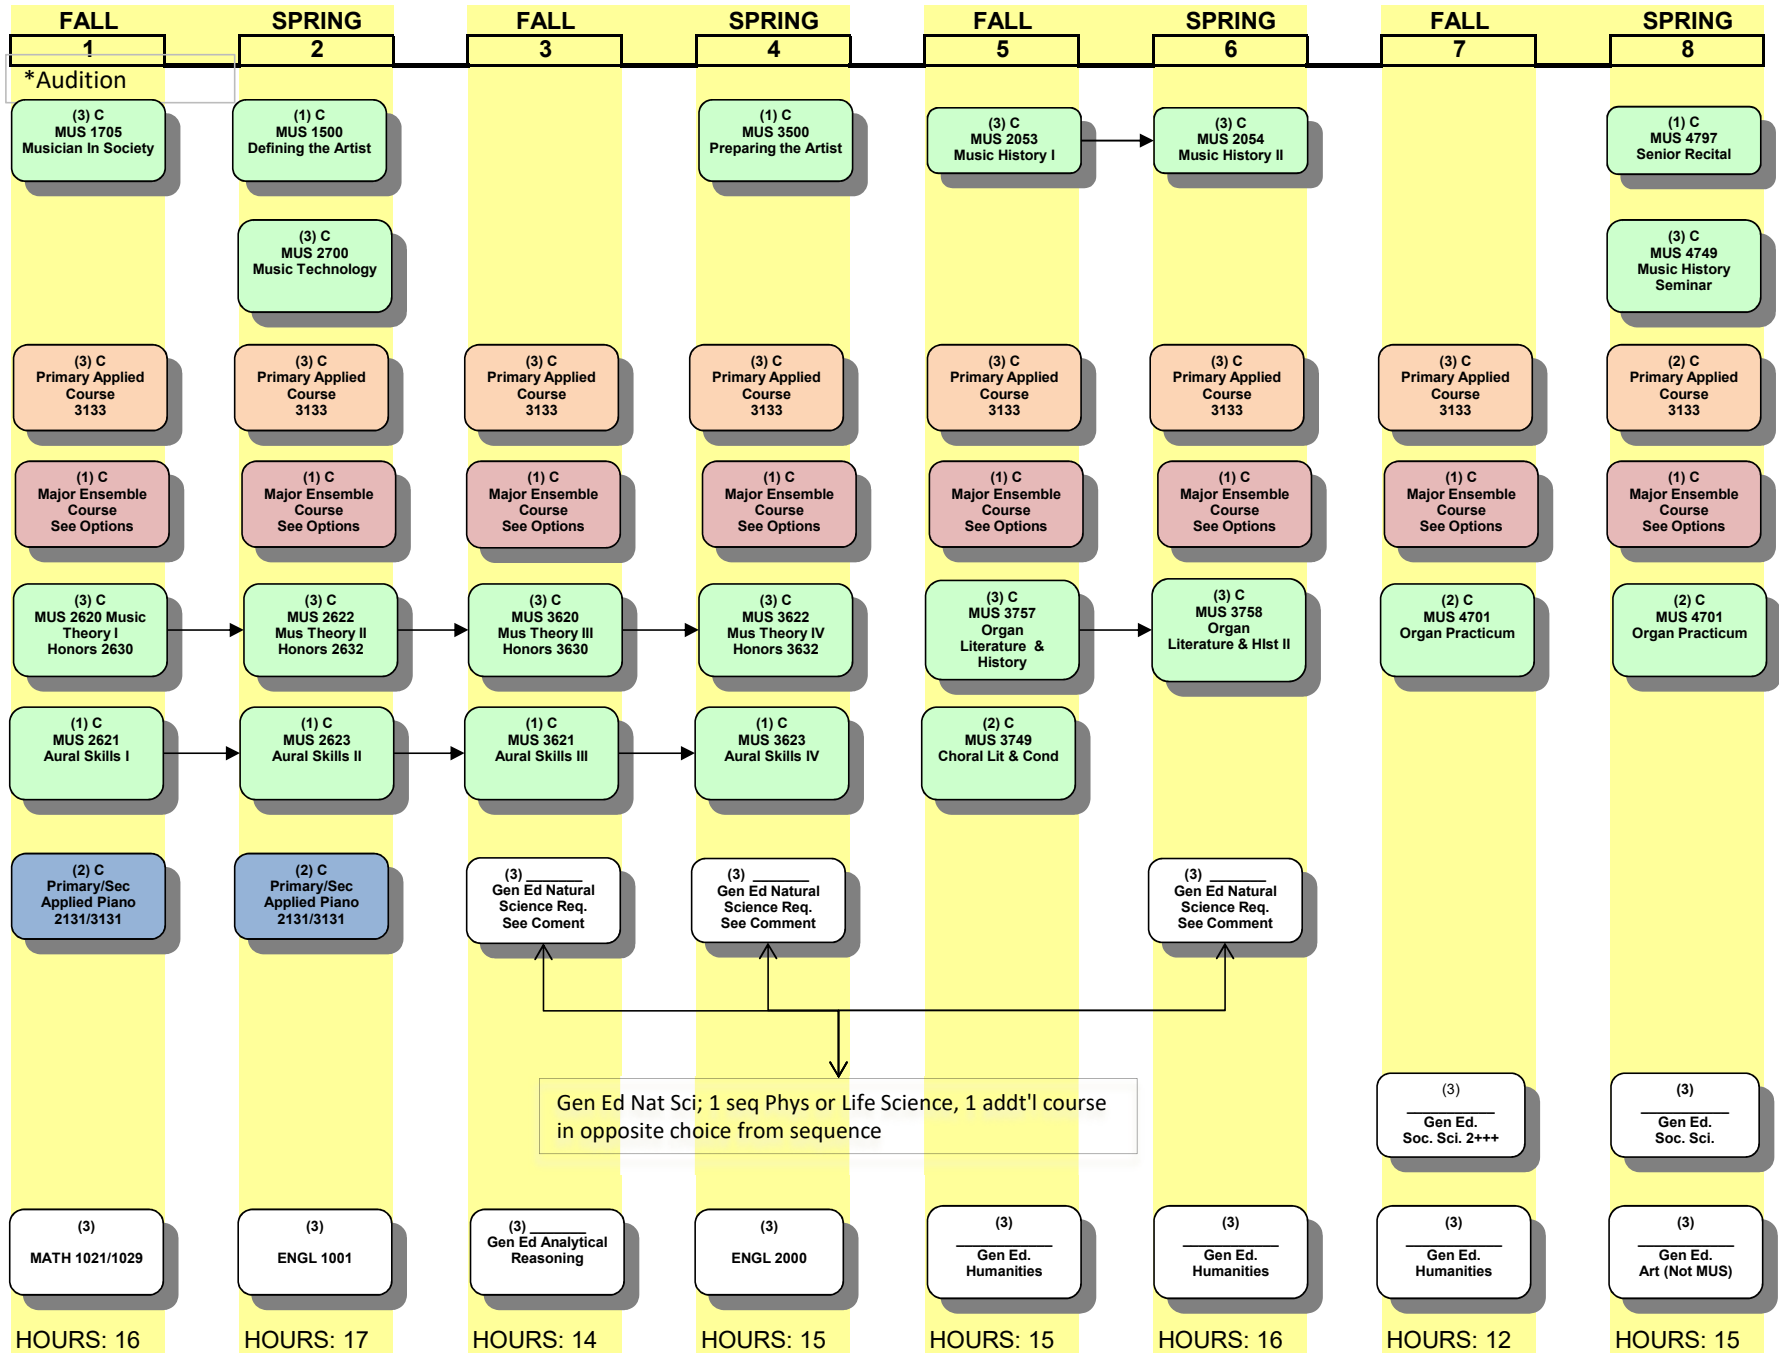

BM- MUSIC ORGAN

Flowchart Legend

→ Credit Required

(X) where X is the number of credit hours * Offered in all years
 C Grade of 'C' or better required