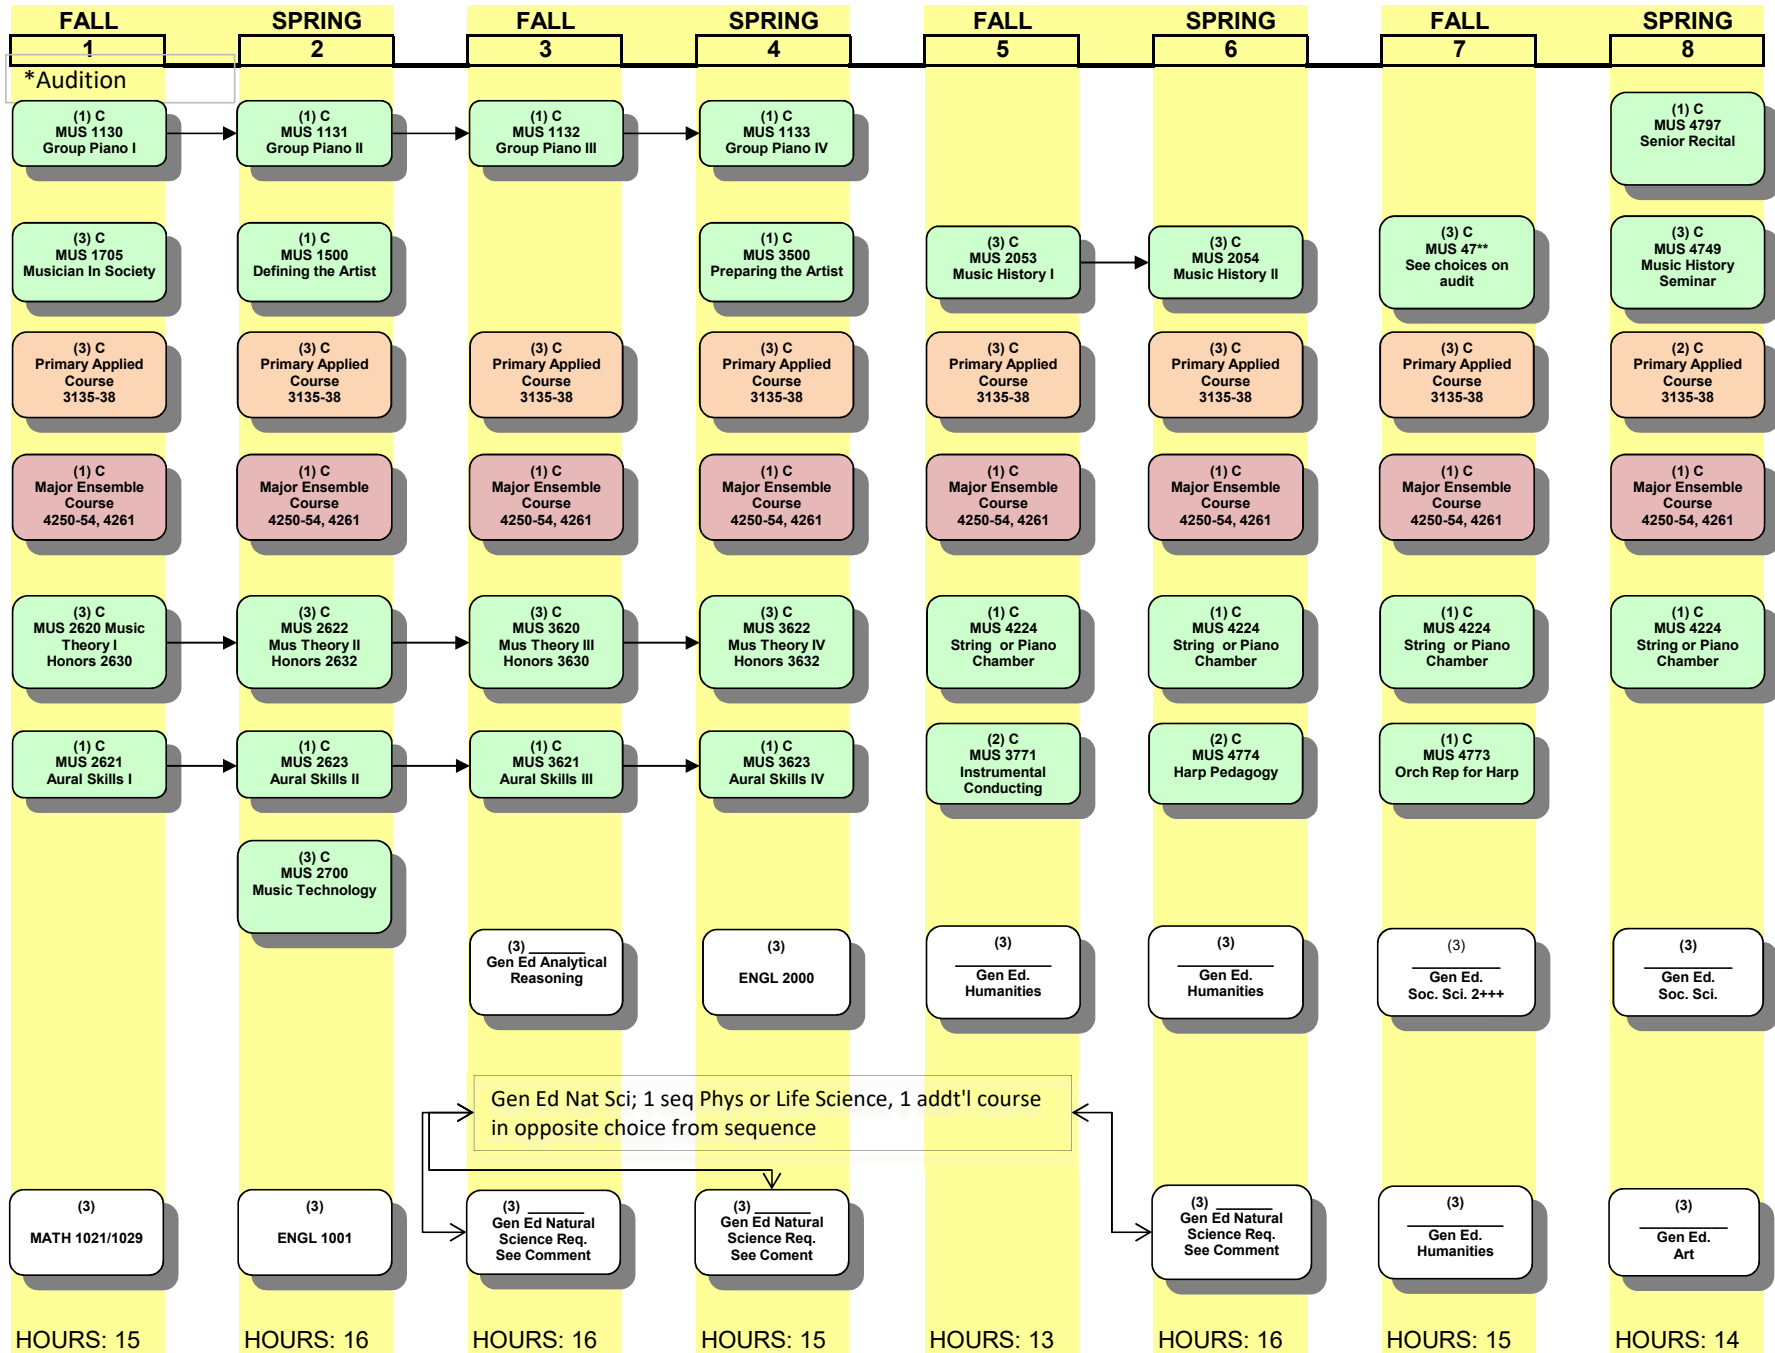

BM- MUSIC-HARP

Flowchart Legend

→ Credit Required

(X) where X is the number of credit hours

C Grade of 'C' or better required