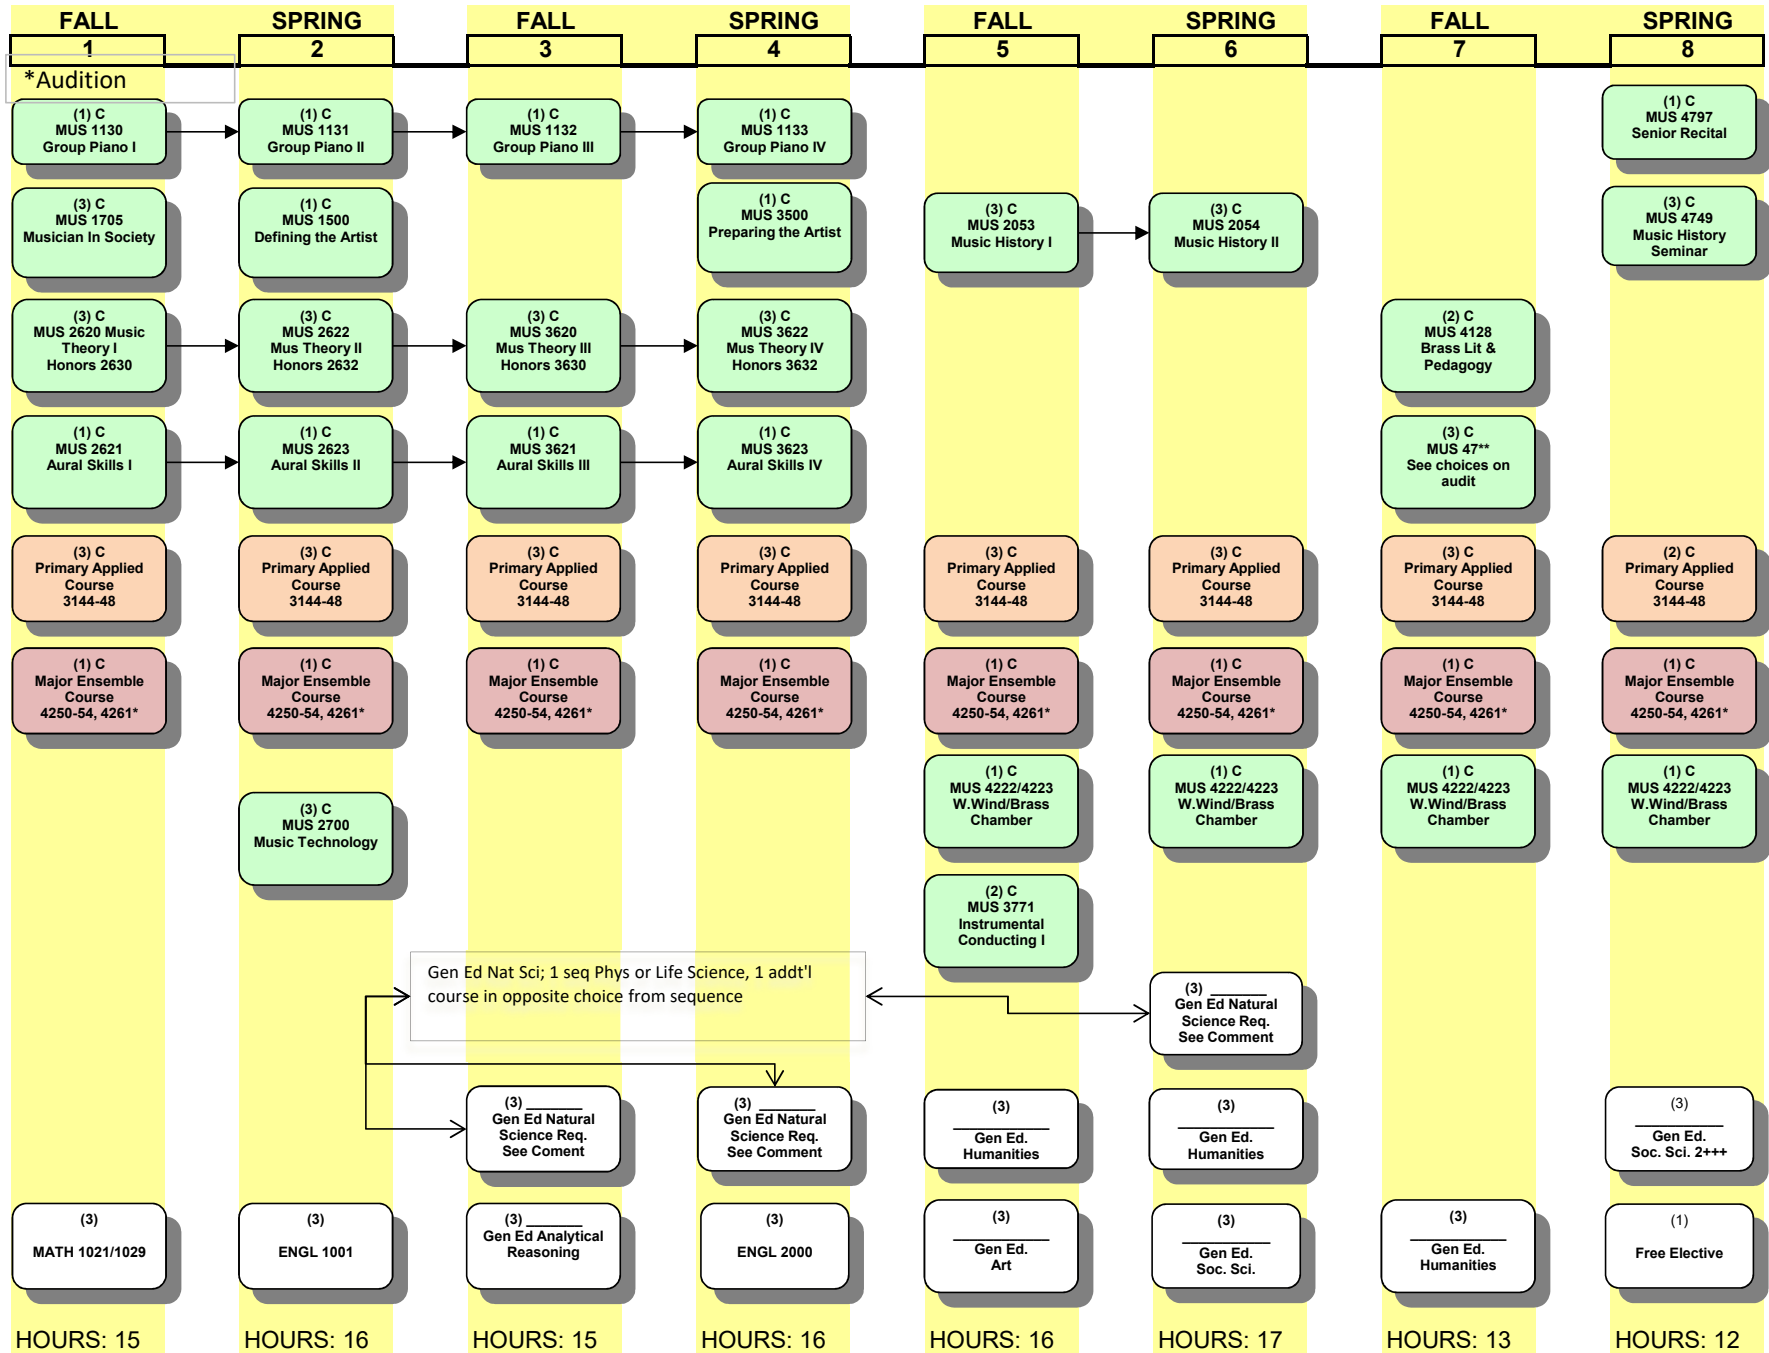

BM- MUSIC-BRASS

Flowchart Legend

→ Credit Required

(X) where X is the number of credit hours