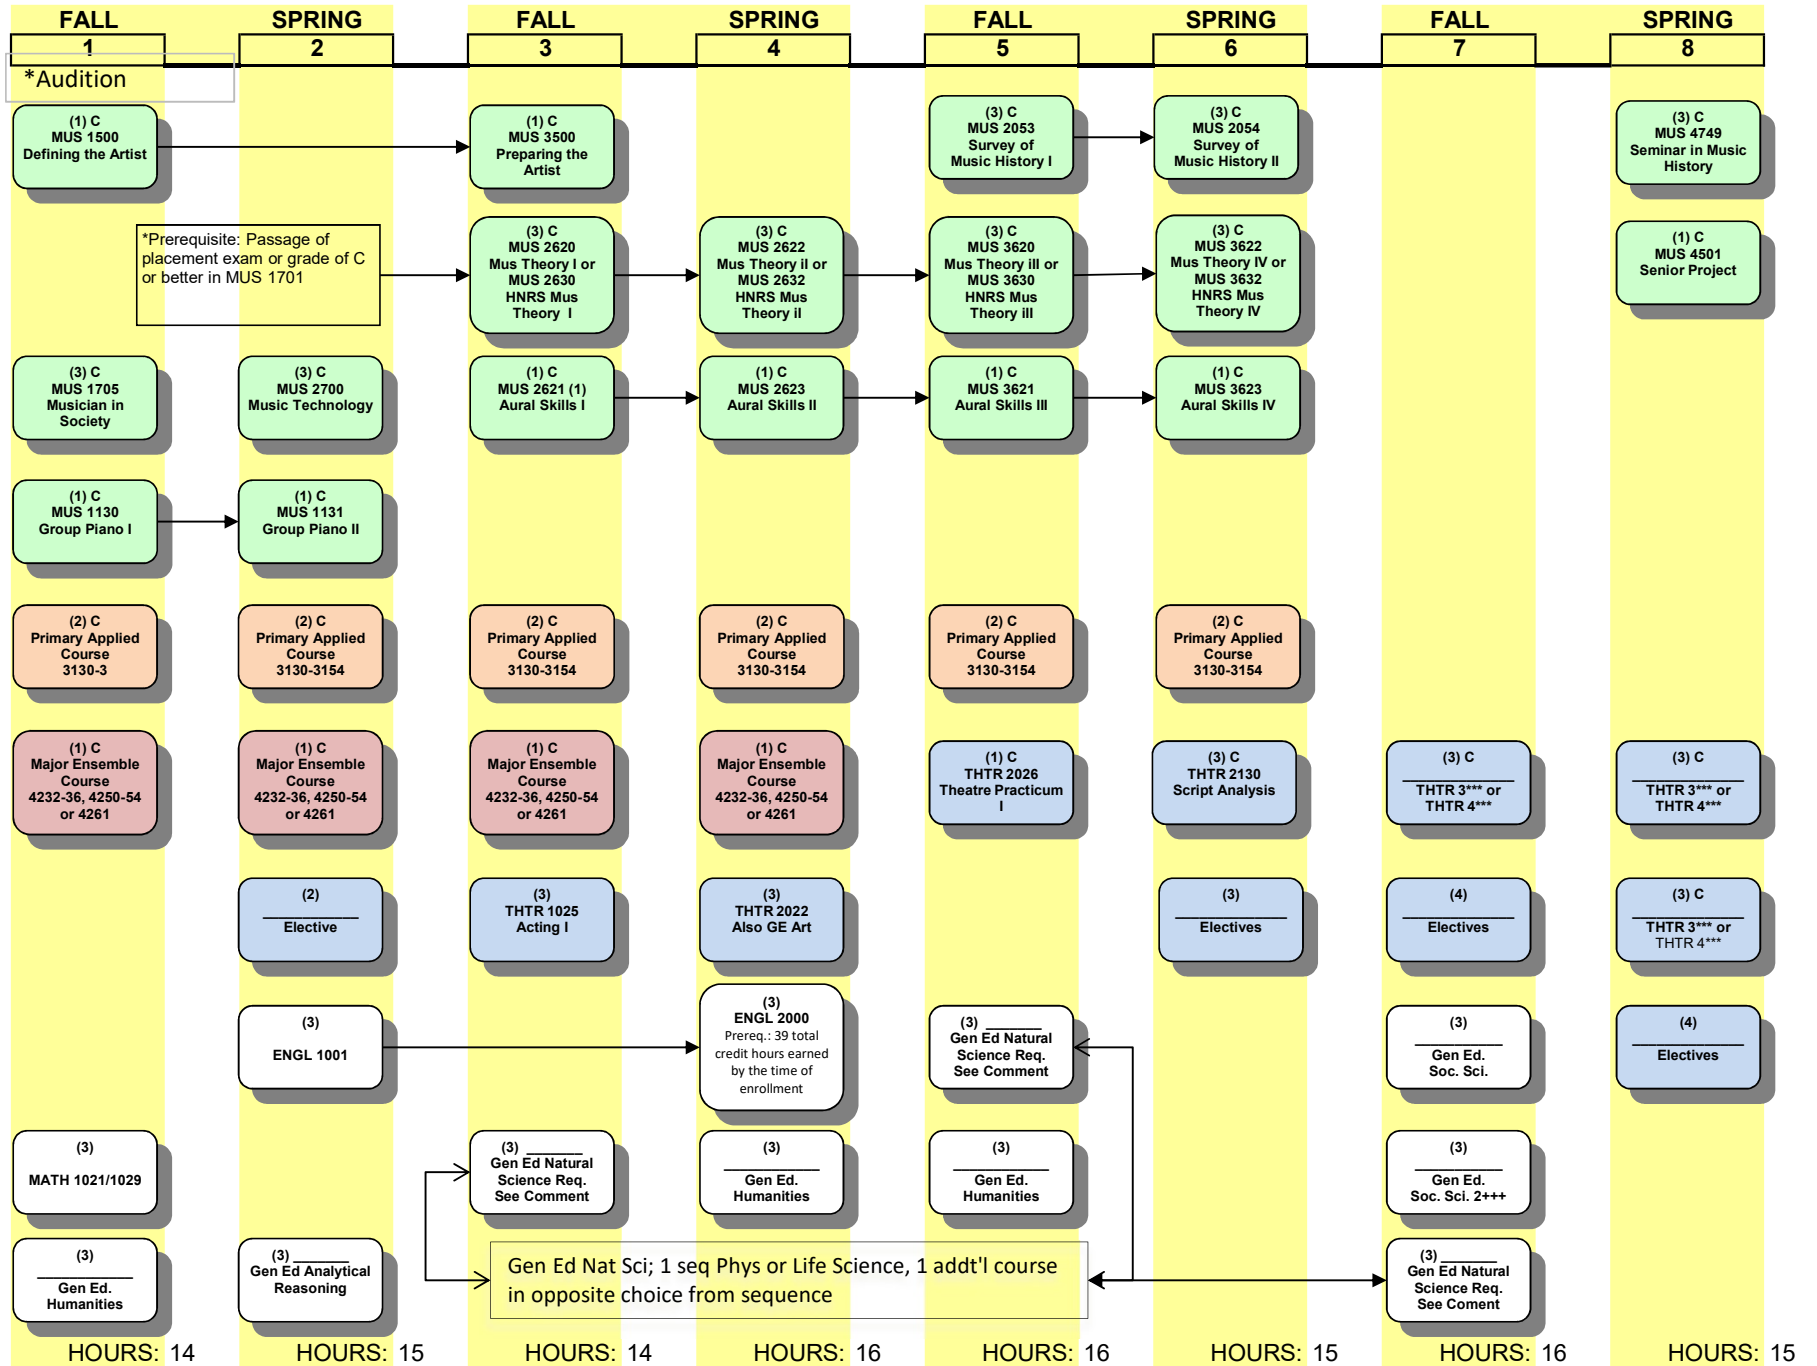

BA- MUSIC Theatre Concentration

Flowchart Legend

→ Credit Required

(X) where X is the number of credit hours

C Grade of 'C' or better required