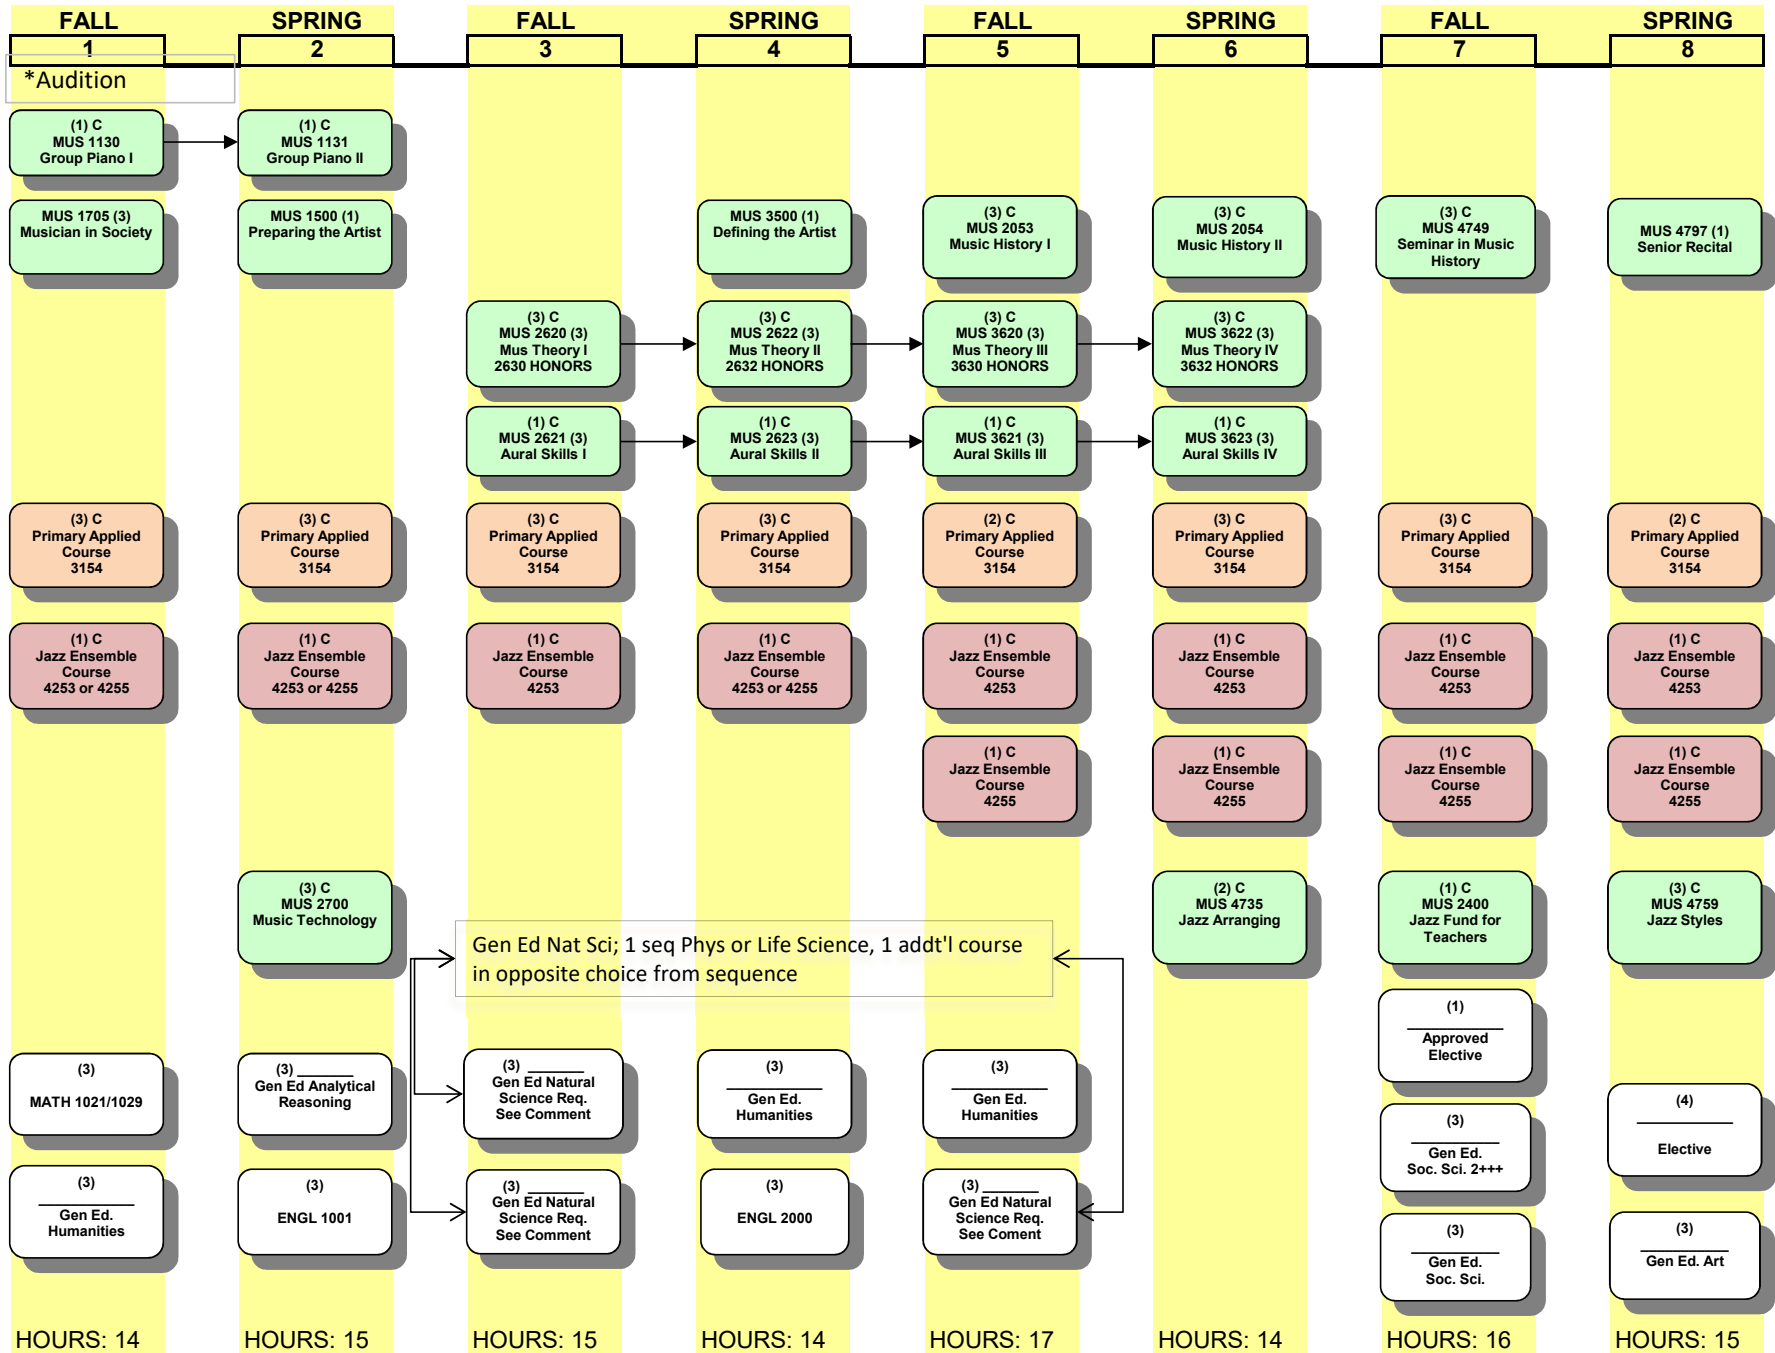

BA- MUSIC Jazz Concentration

Flowchart Legend

→ Credit Required

(X) where X is the number of credit hours

C Grade of 'C' or better required

MUS 1700 Recital Hour, take every semester