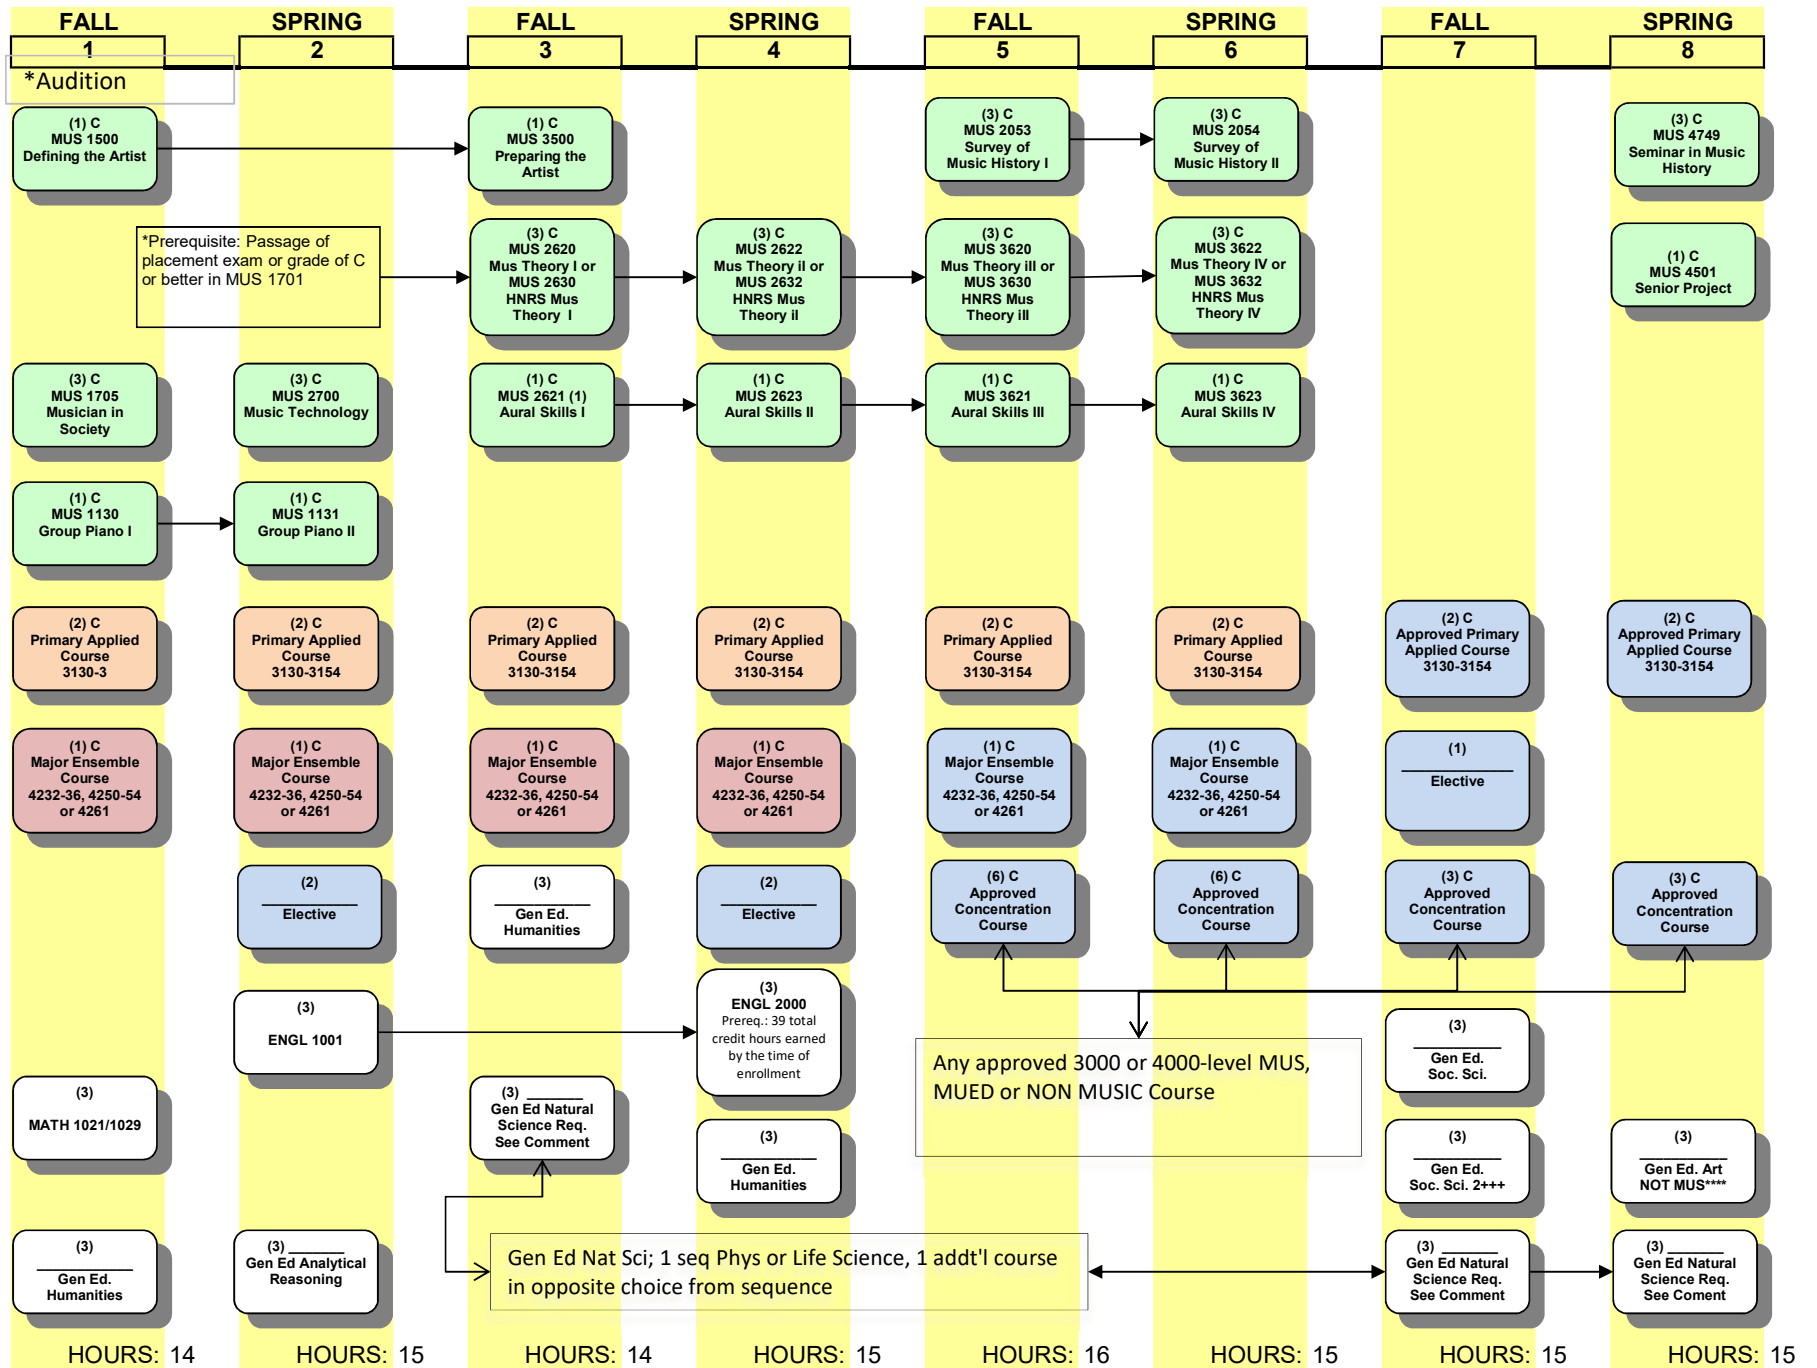

BA- MUSIC

Intradisciplinary Concentration

Flowchart Legend

(X) where X is the number of credit hours

C Grade of 'C' or better required