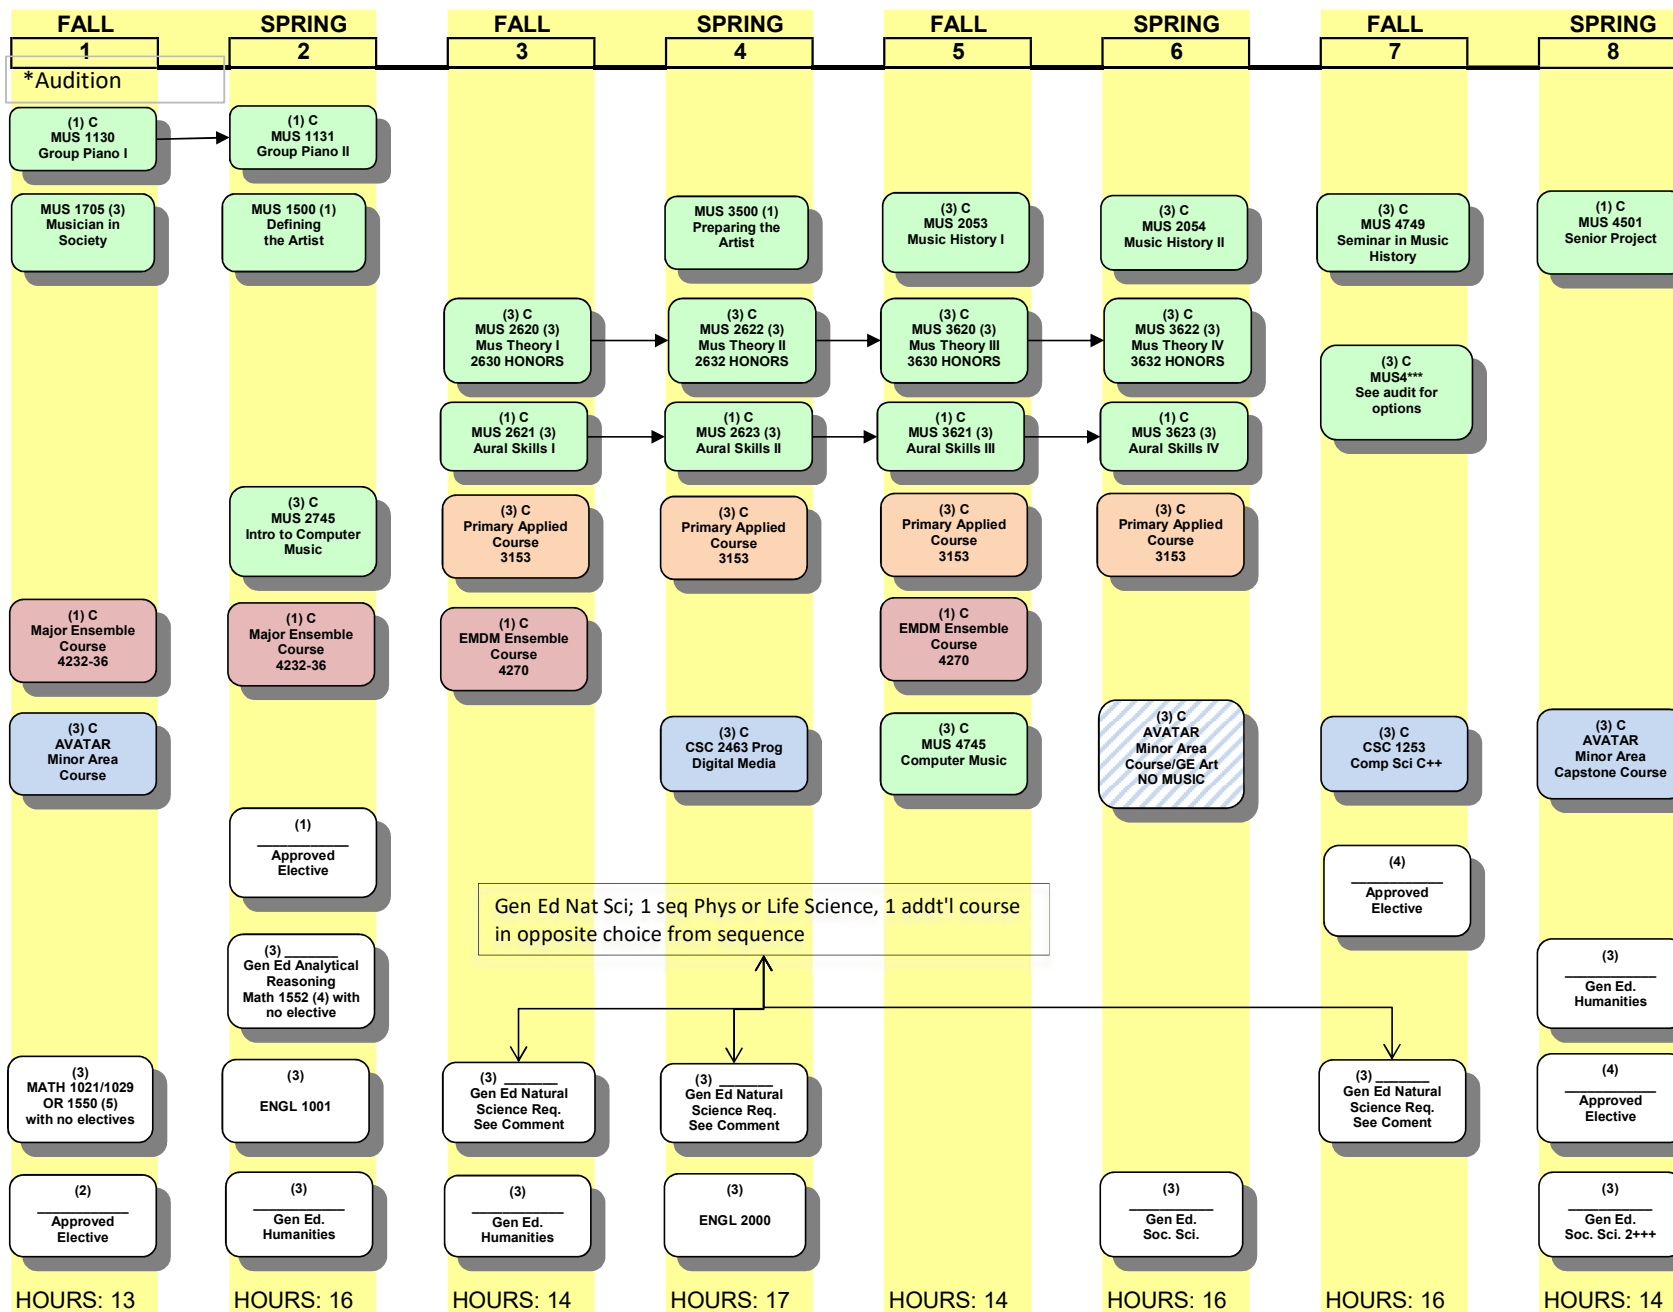

BA- MUSIC EMDM

Flowchart Legend

→ Credit Required

Patterned boxes represent courses that meet 2 req't's (ex: Gen ed & minor req't)