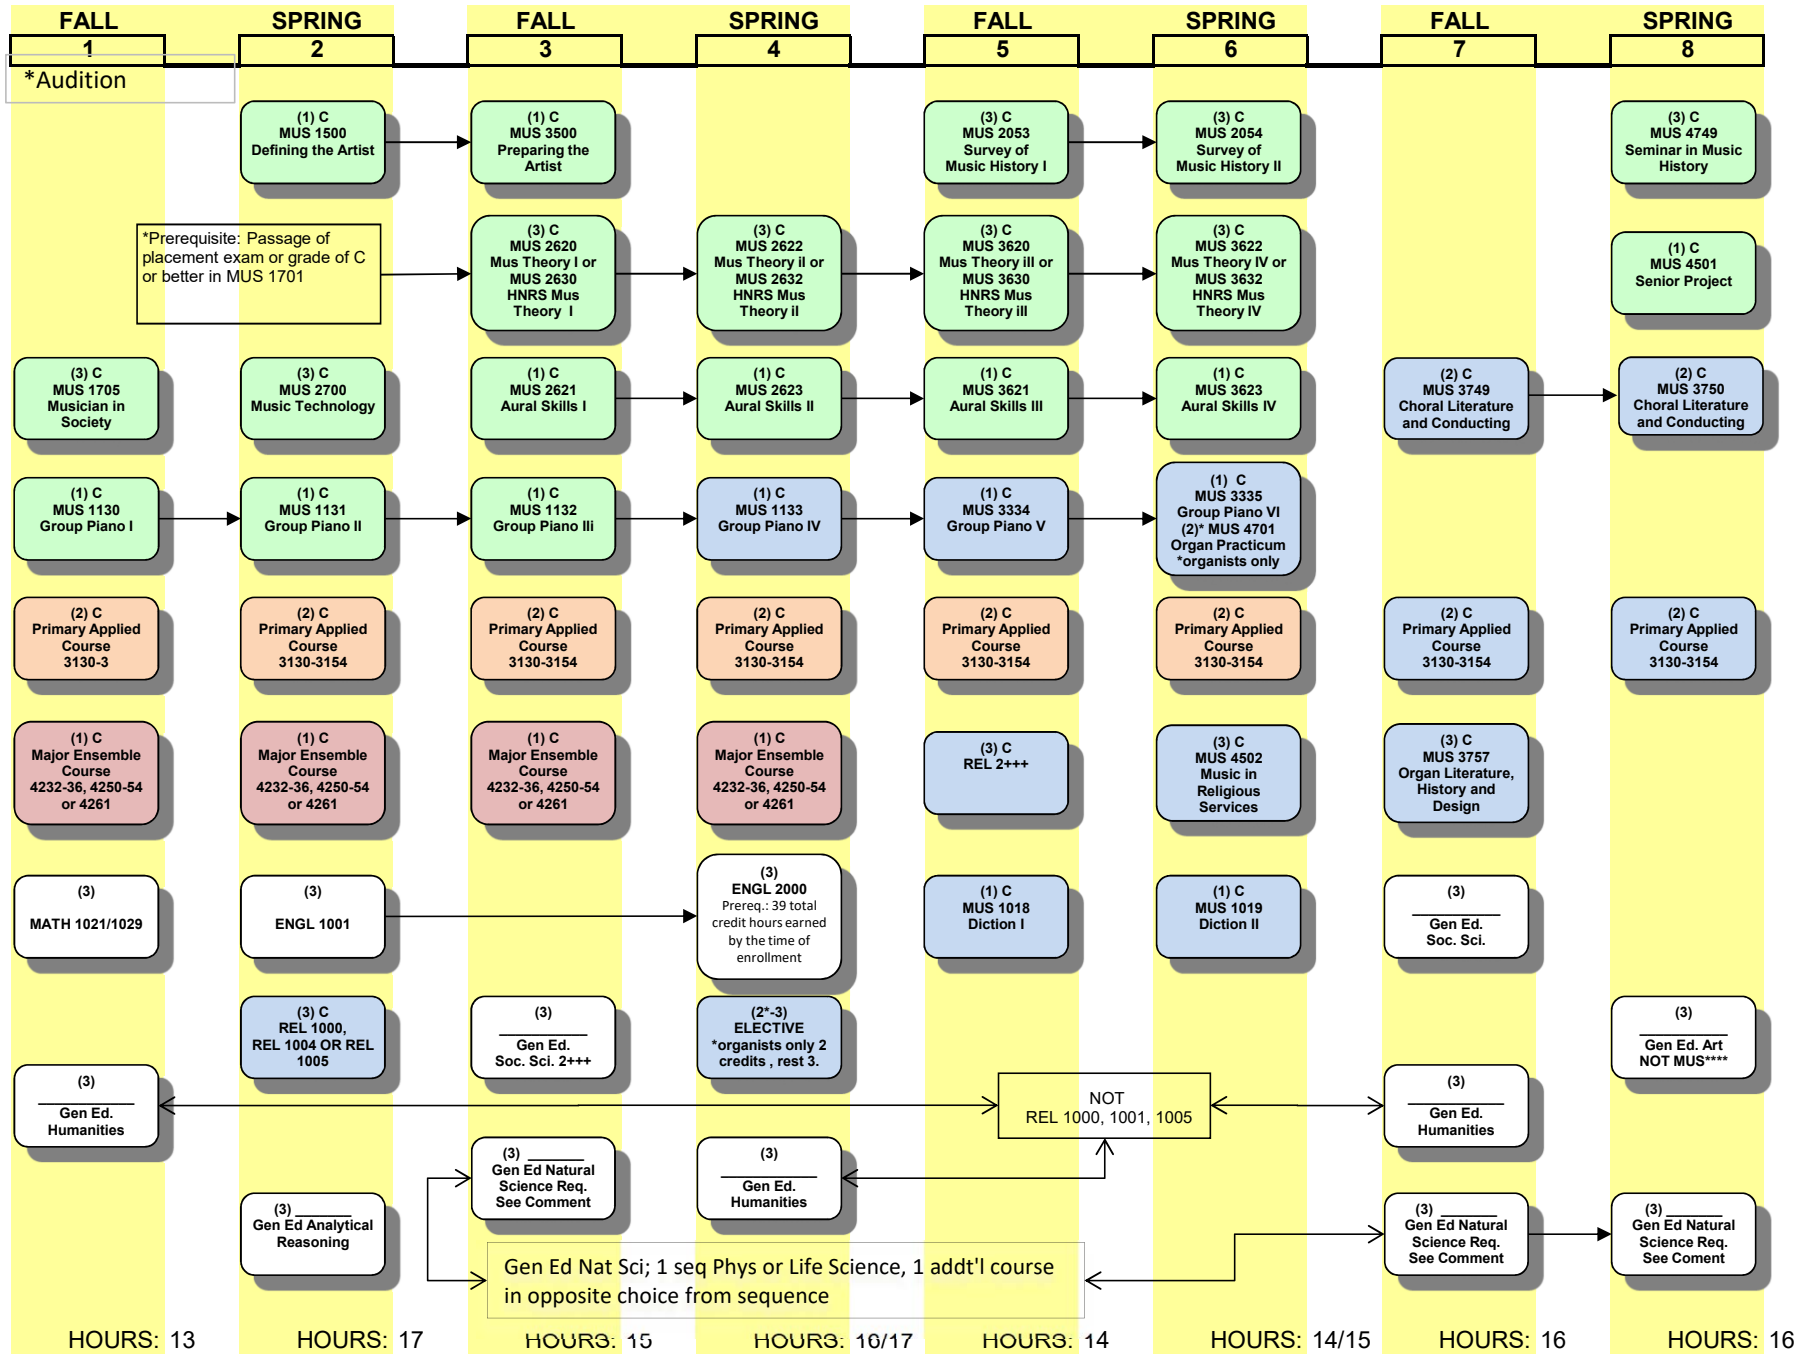

# BA- MUSIC

## Church Music Concentration

### Flowchart Legend

→ Credit Required

(X) where X is the number of credit hours

C Grade of 'C' or better required