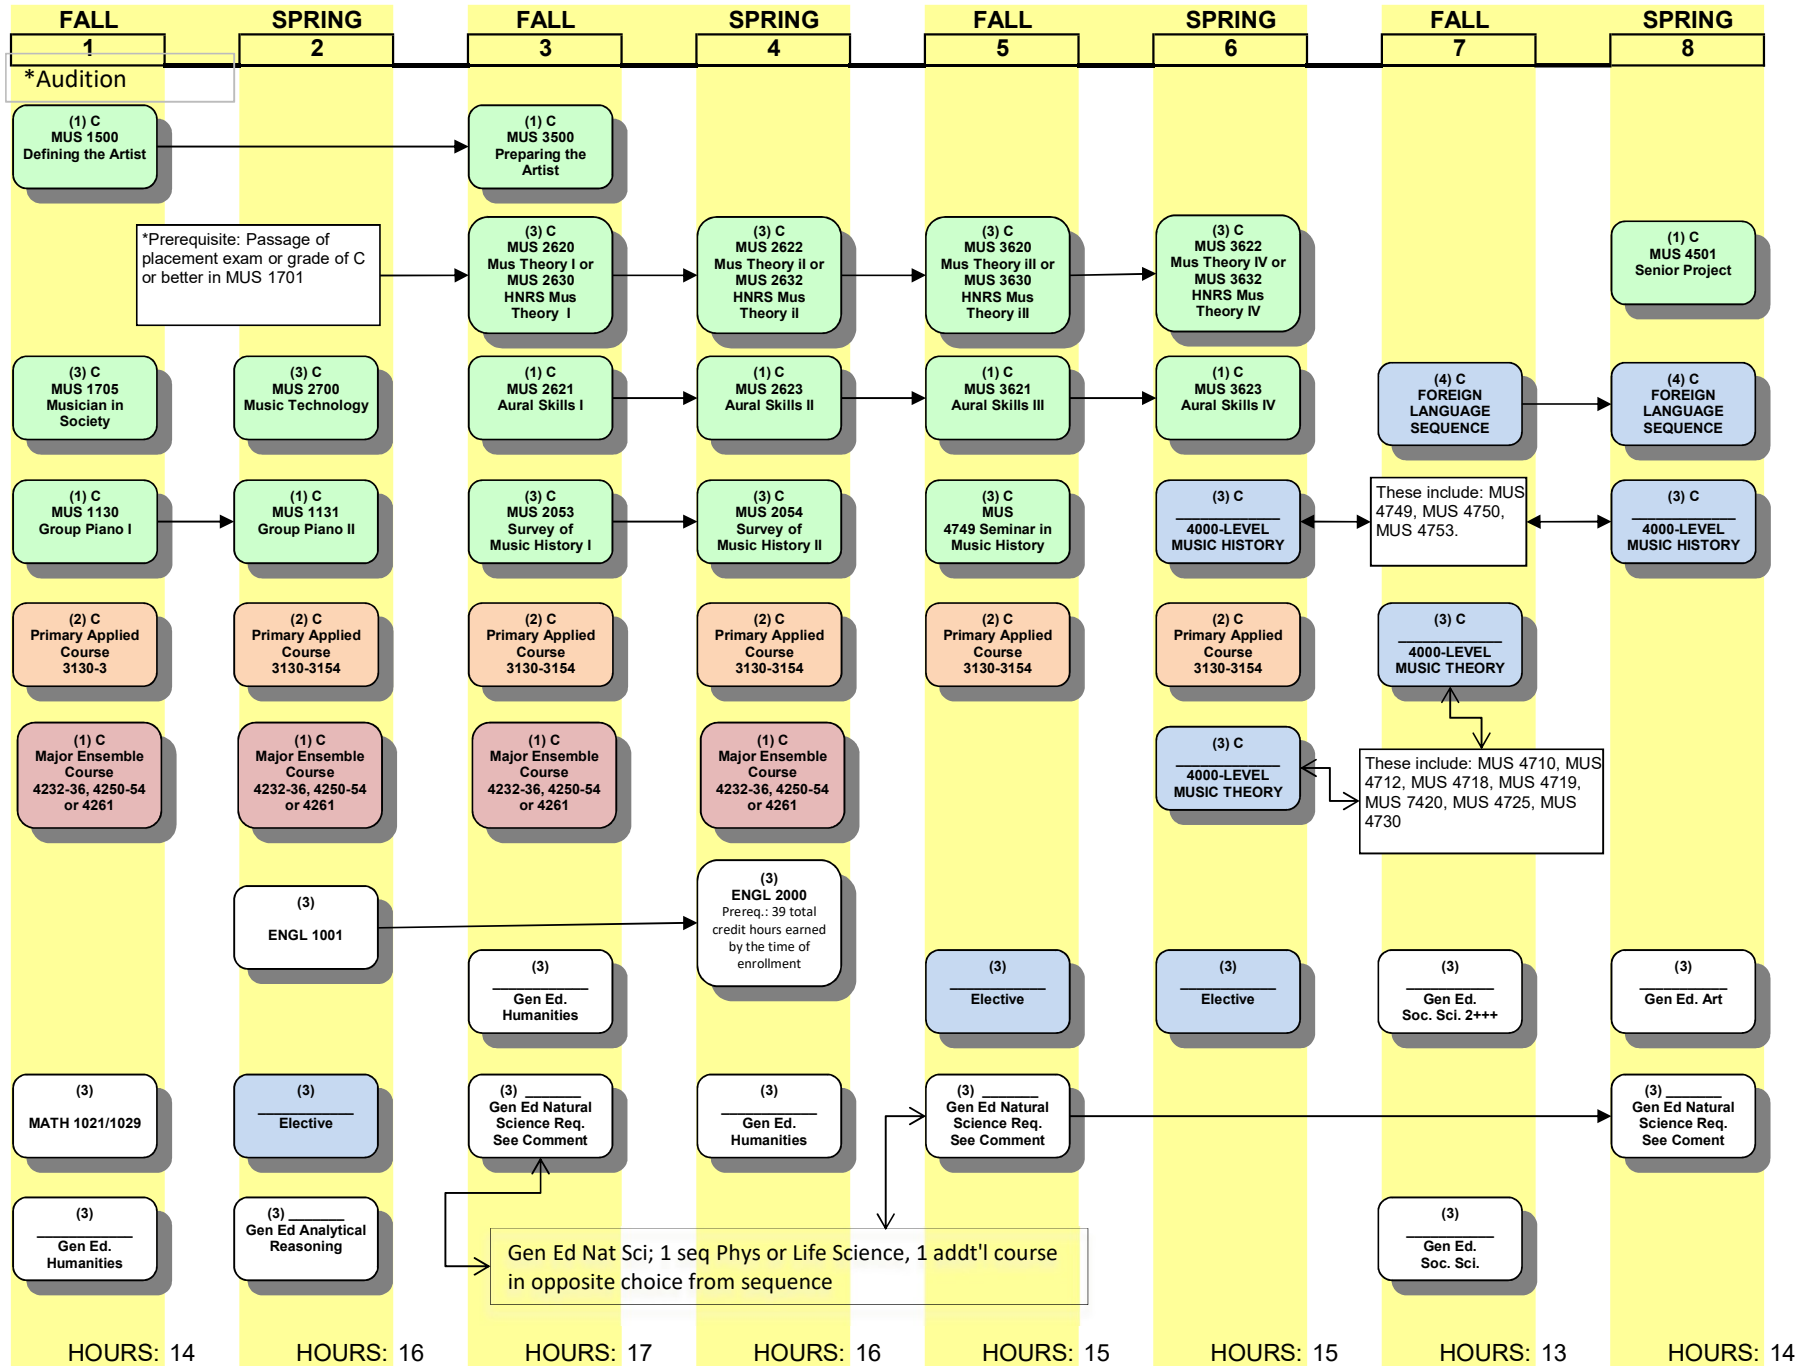

BA- MUSIC

Academic Studies Concentration

Flowchart Legend

→ Credit Required

(X) where X is the number of credit hours

C Grade of 'C' or better required