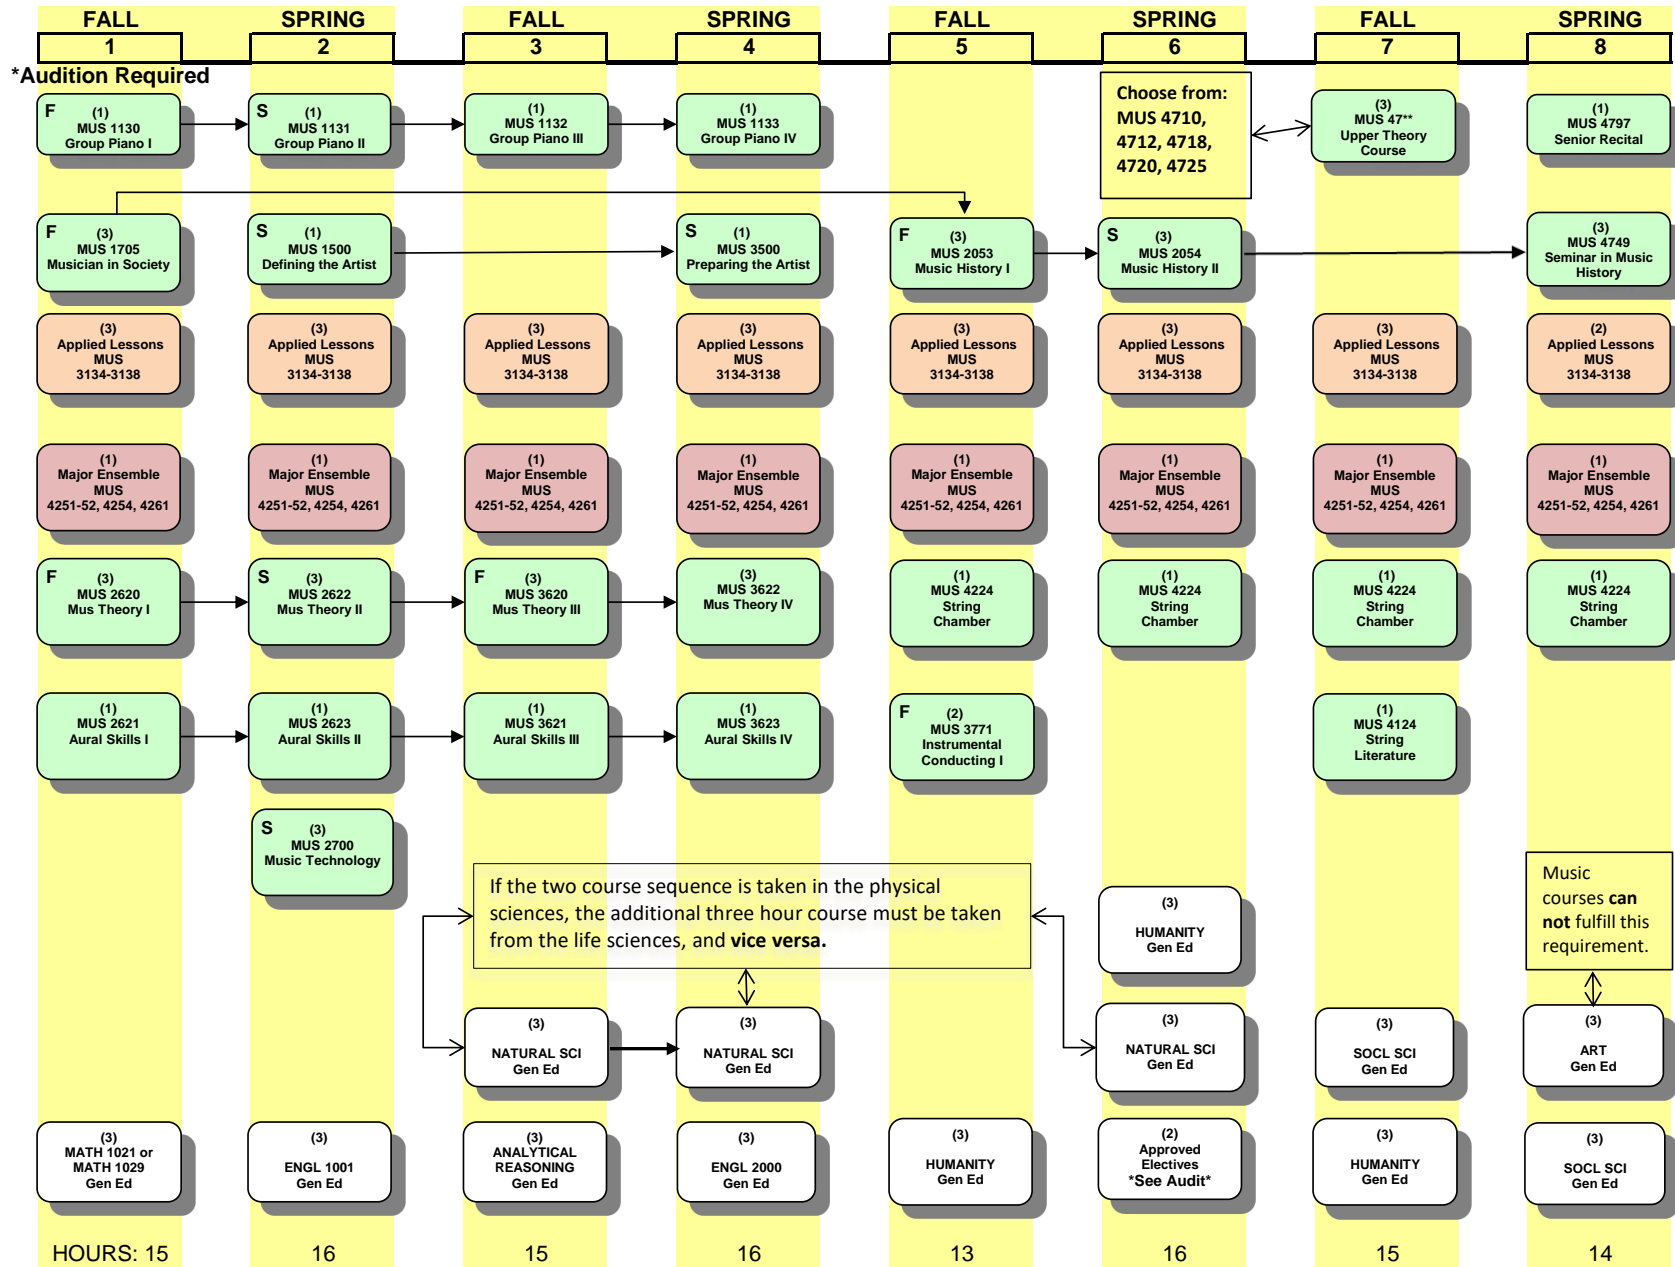

2020-2021
 STRING CONCENTRATION- 48 HOURS
 C OR BETTER IN MUSIC CLASSES
 TOTAL SEMESTER HOURS = 120

Bachelor of Music STRINGS

College of Music & Dramatic
 Arts

Flowchart Legend
 F Course taught in fall only
 S Course taught in spring only
 → Credit required