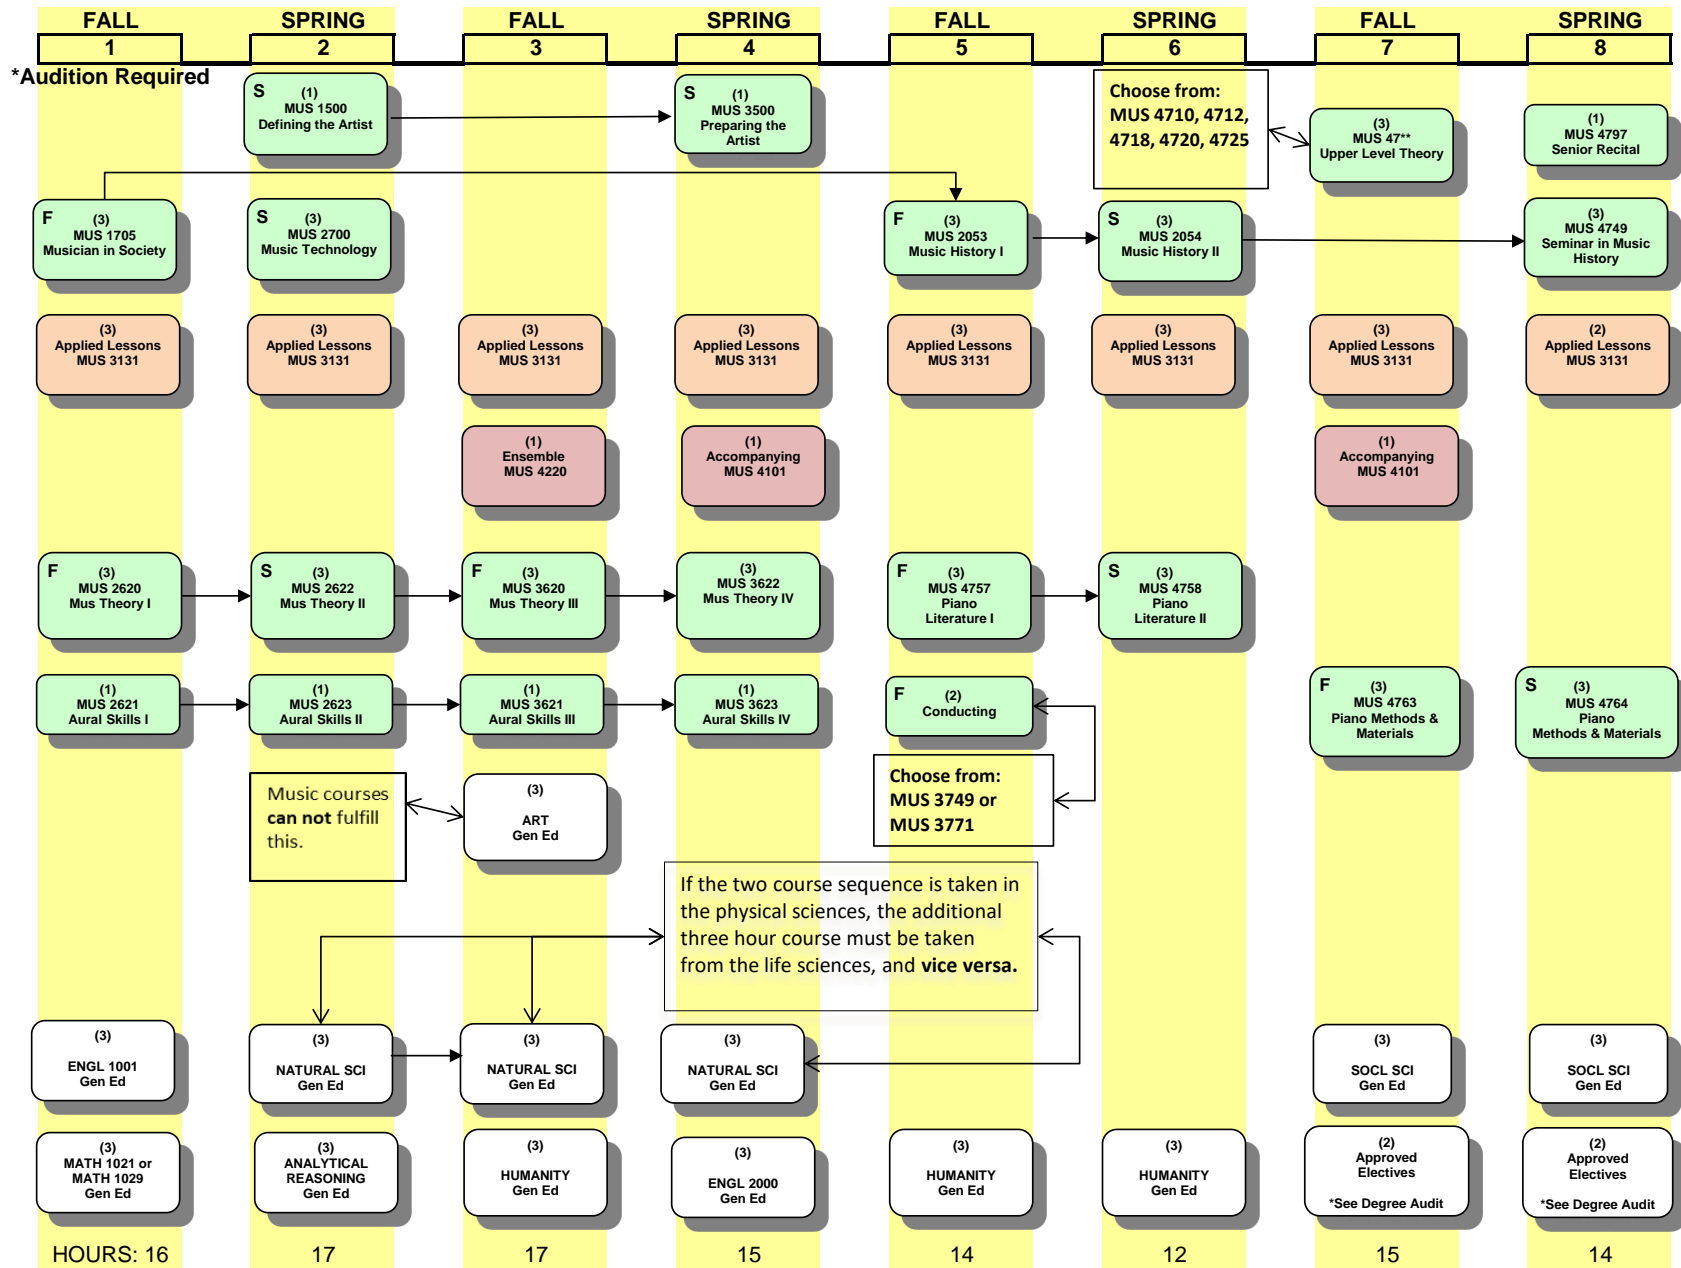

Bachelor of Music PIANO PERFORMANCE

Flowchart Legend
 F Course taught in fall only
 S Course taught in spring only
 → Credit required