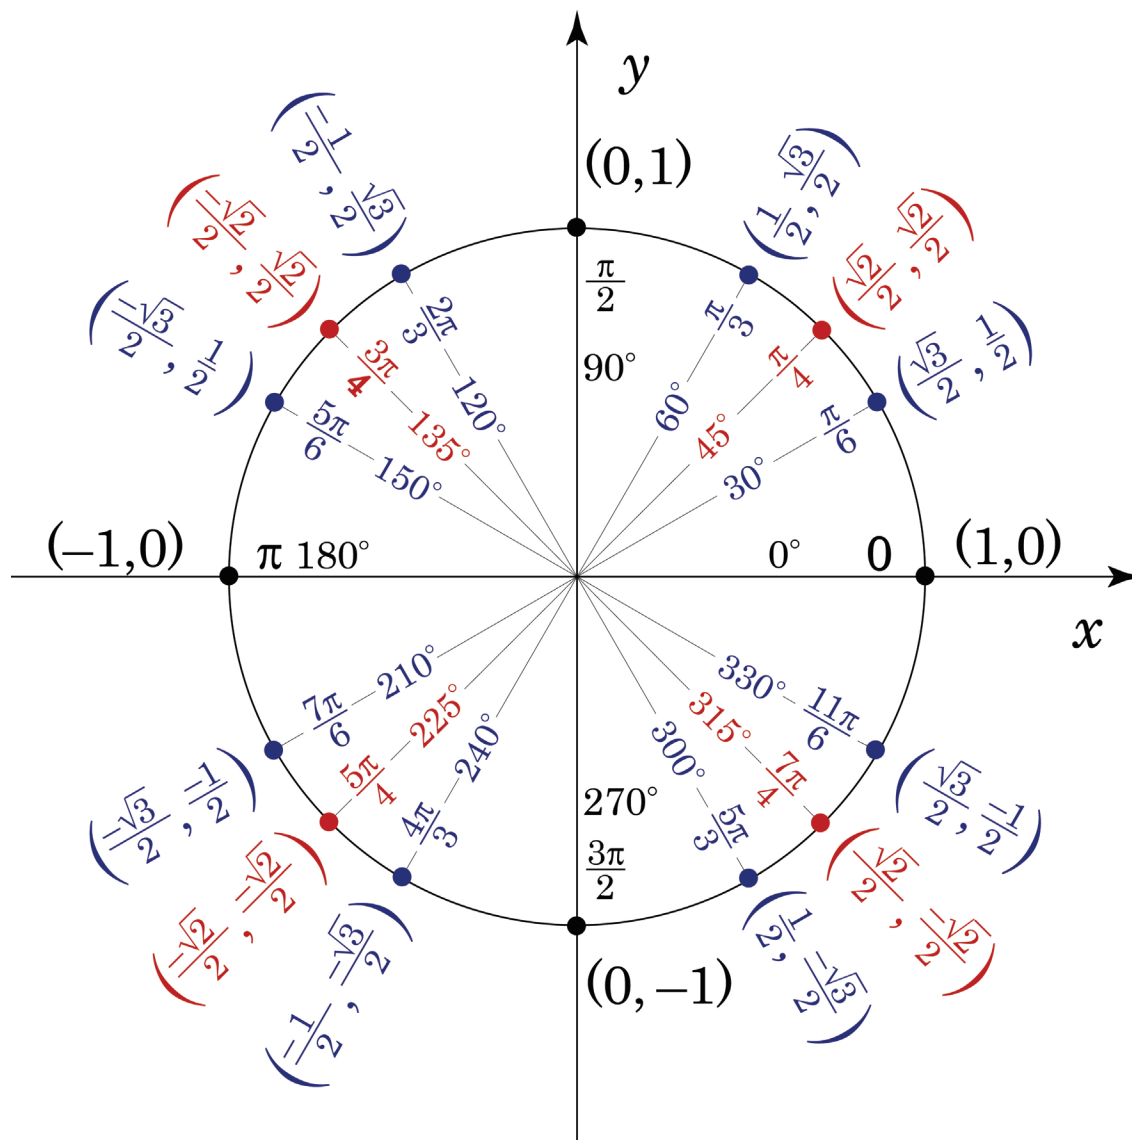

Shell Tutorial Center

Math Unit Circle

LEARN SMART. LIVE EASY.

141B Middleton Library • 225.578.7119 • cas.lsu.edu

LSU

Division of
Student Life & Enrollment
Center for Academic Success