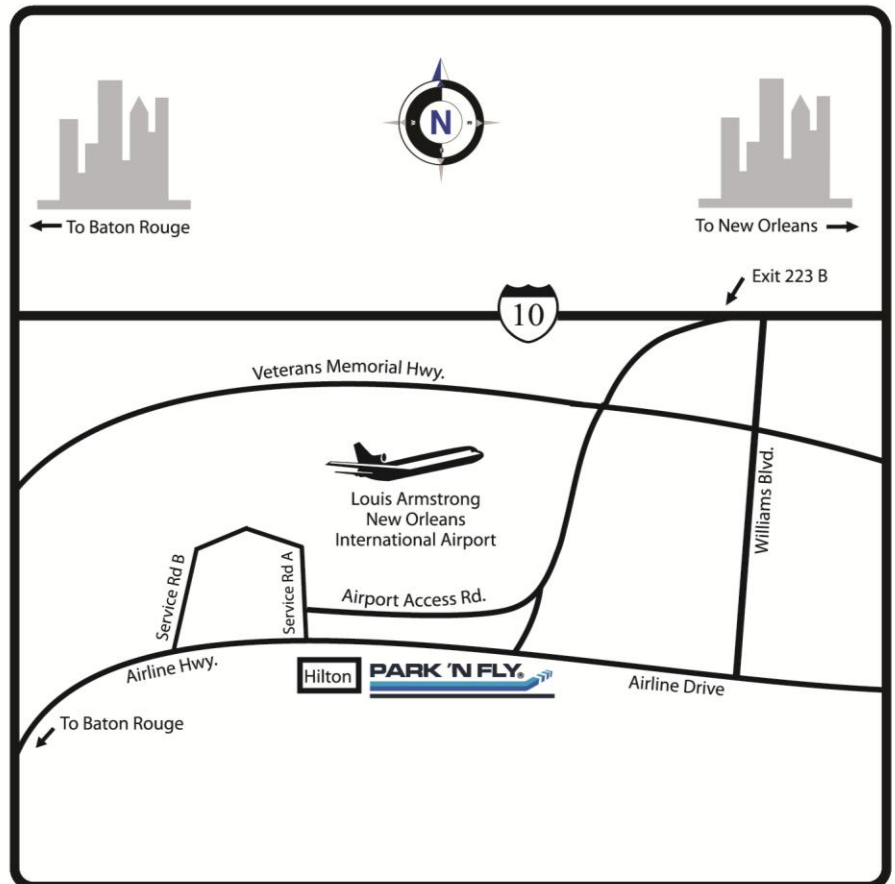

### From the West (Baton Rouge):

From I-10, Exit on Williams Boulevard and turn right. Proceed to the first traffic signal and turn right. At the next traffic signal, turn left onto Airport Road (next to the airport). Exit off Airport Road onto Airline Drive. Travel approximately one block down Airline Drive and Park 'N Fly will be on your left.

### From the East (New Orleans):

From I-10, Exit the Airport exit, which is one exit past Williams Boulevard. Proceed down Airport Road and exit on Airline Drive. After approximately one block, Park 'N Fly will be on your left.