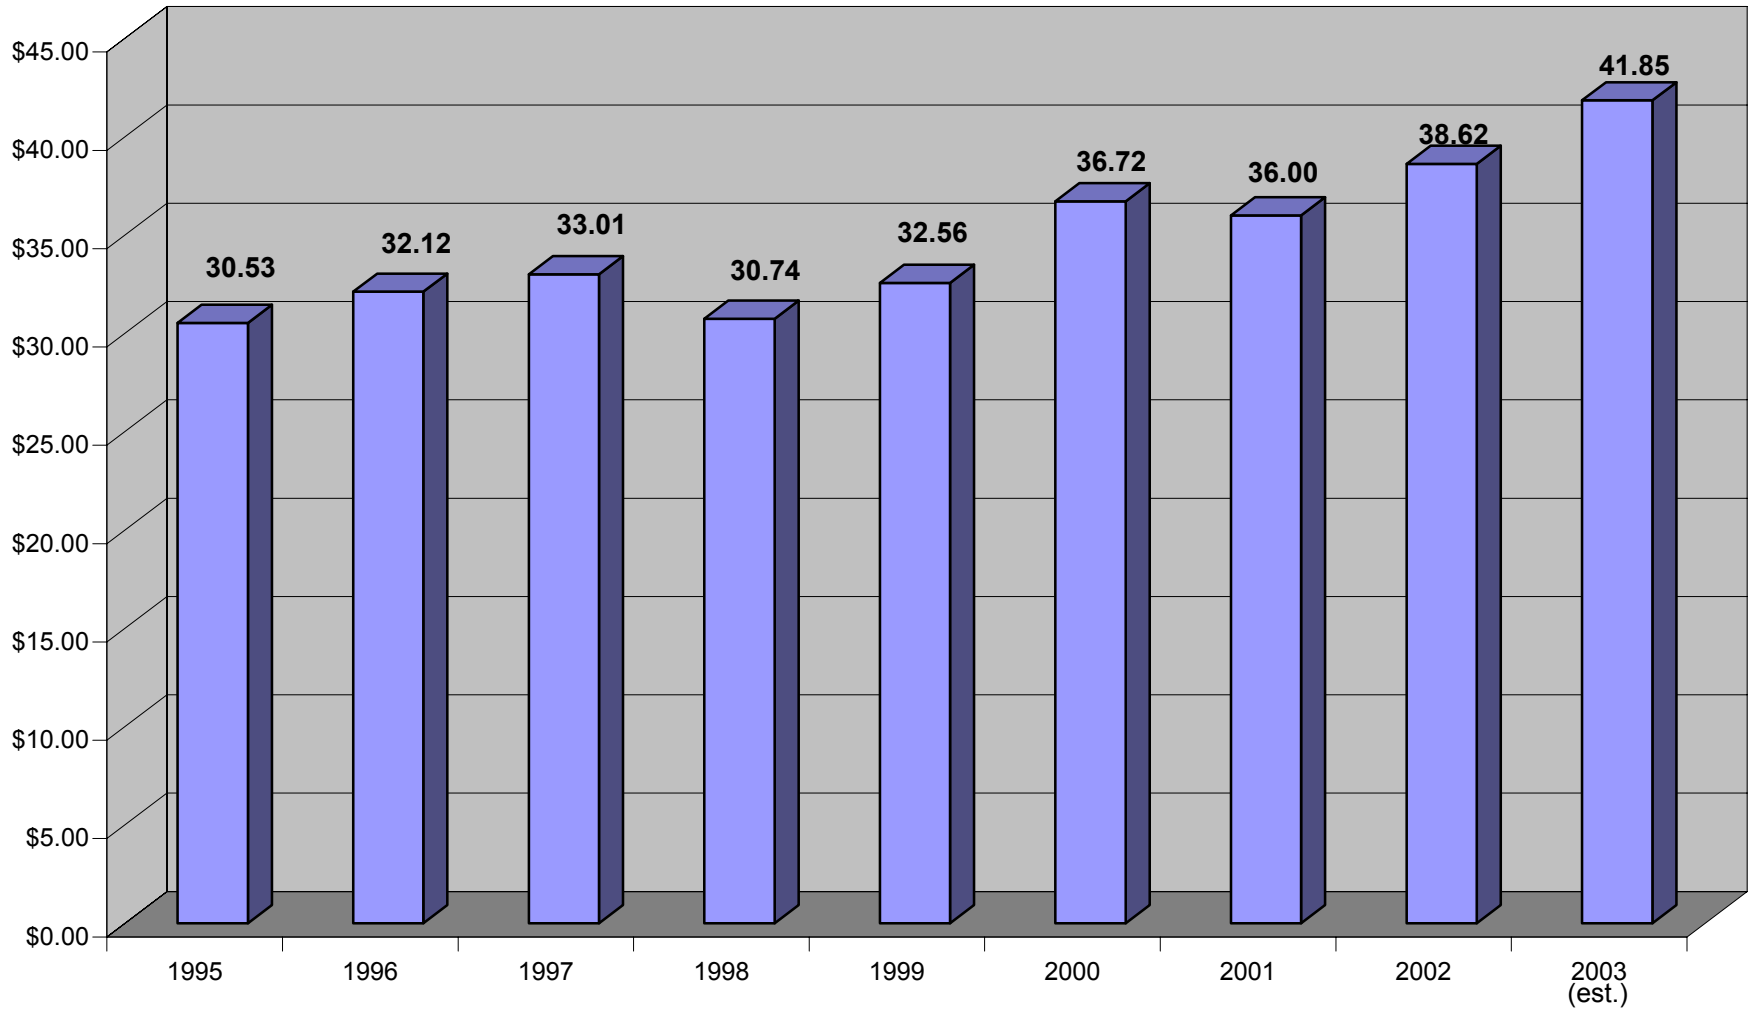

**West Baton Rouge Expenditures (1995-2003)**  
**(millions)**

Source: Travel Industry Association of America

**West Baton Rouge Payroll (1995-2003)**  
**(millions)**

Source: Travel Industry Association of America

**West Baton Rouge Employment (1995-2003)**  
**(thousands)**

Source: Travel Industry Association of America

**West Baton Rouge State Tax Receipts (1995-2003)**  
**(millions)**

Source: Travel Industry Association of America