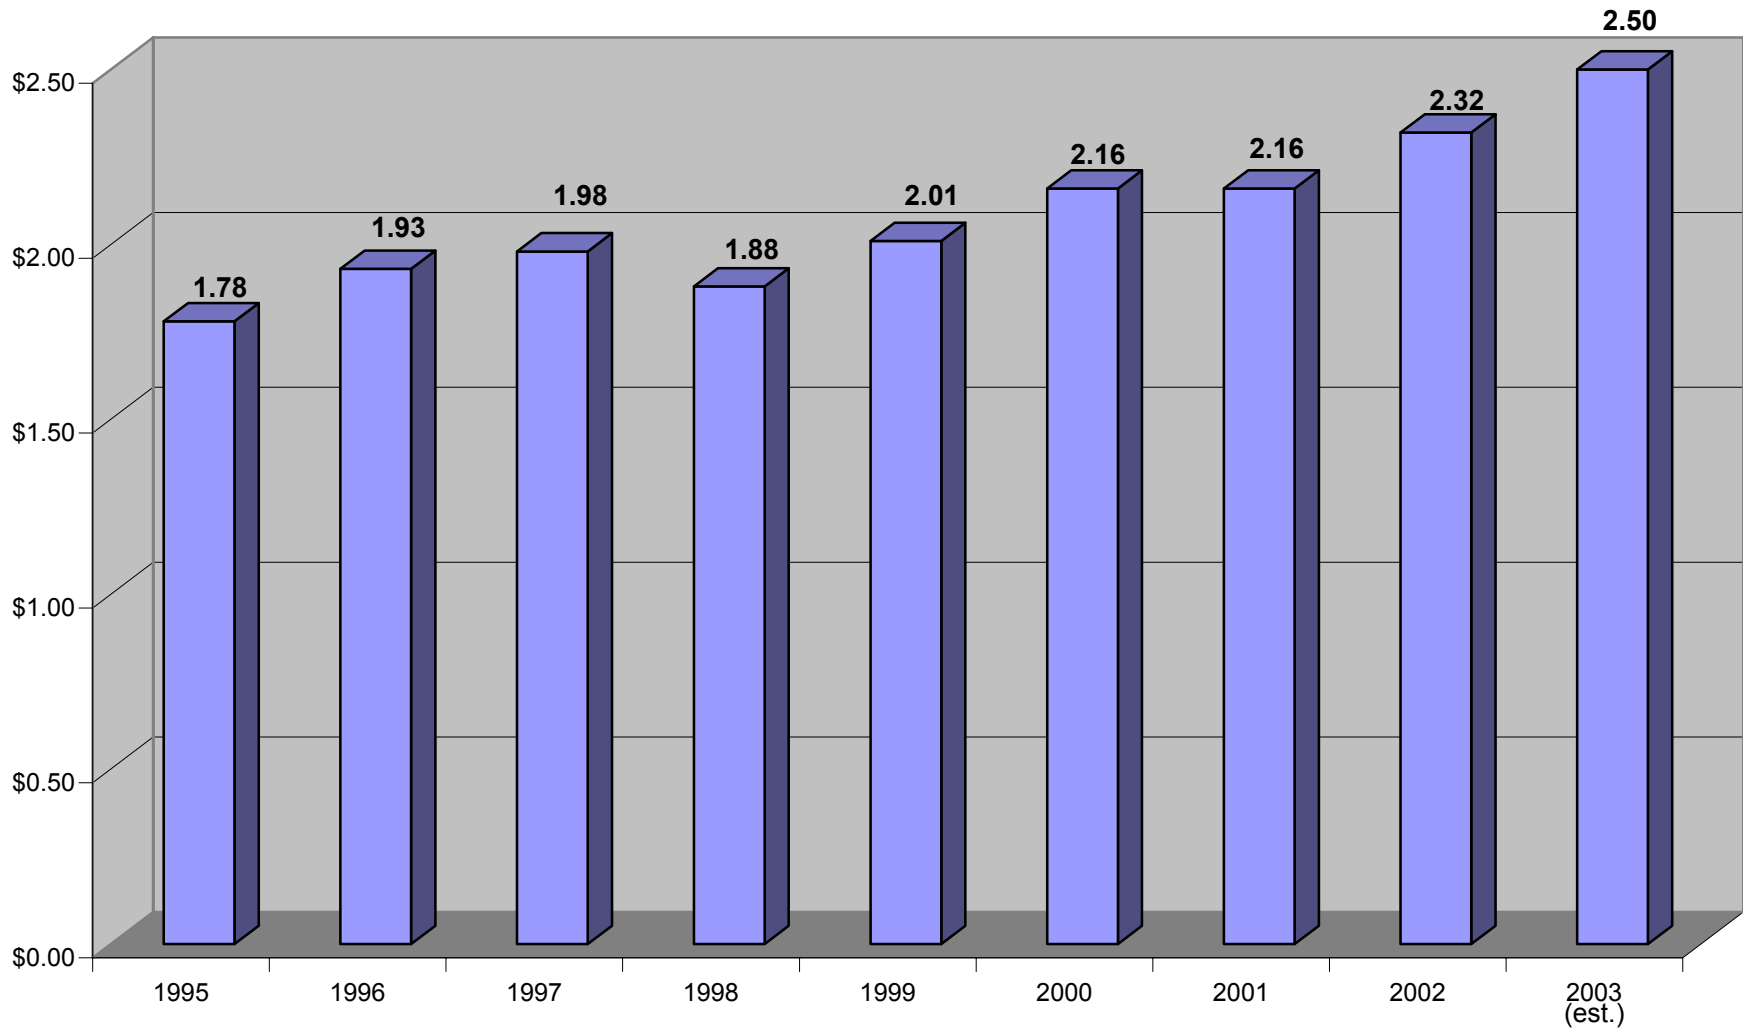

**West Baton Rouge Expenditures (1995-2003)**  
**(millions)**

Source: Travel Industry Association of America

**West Baton Rouge Payroll (1995-2003)**  
**(millions)**

Source: Travel Industry Association of America

**West Baton Rouge Employment (1995-2003)**  
**(thousands)**

Source: Travel Industry Association of America

**West Baton Rouge State Tax Receipts (1995-2003)**  
**(millions)**

Source: Travel Industry Association of America